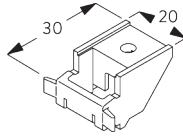

FITTING

A. FITTING INFORMATION

Fixing points

For detailed fitting information, visit the Silent Gliss website.

B. CEILING FITTING

Bracket SG 3603

SG 3603

Bracket

C. WALL FITTING

Smart Fix

Smart Fix SG 11200 - SG 11205 and bracket SG 3603:

Screw SG 10492 (M4x8) needed.

Square Smart Fix SG 11210 - SG 11215 and bracket SG 3603:

Screw SG 10492 (M4x8) needed.

Universal Smart Fix SG 11154 - SG 11156 and bracket SG 3603: