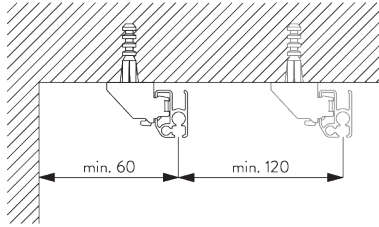

FITTING

A. FITTING INFORMATION

Fixing points

For detailed fitting information, visit the Silent Gliss website.

B. CEILING FITTING

Bracket SG 3603

SG 3603

Bracket

C. WALL FITTING

Smart Fix

Smart Fix SG 11200 - SG 11205 and bracket SG 3603:

Screw SG 10492 (M4x8) needed.

Square Smart Fix SG 11210 - SG 11215 and bracket SG 3603:

Screw SG 10492 (M4x8) needed.

Universal Smart Fix SG 11154 - SG 11156 and bracket SG 3603: