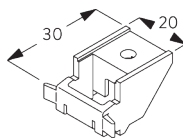

B. CEILING FITTING

Bracket SG 3603

SG 3603

Bracket

C. WALL FITTING

Smart Fix

Smart Fix SG 11200 - SG 11205 and bracket SG 3603:

Screw SG 10492 (M4x8) needed.

Square Smart Fix SG 11210 - SG 11215 and bracket SG 3603:

Screw SG 10492 (M4x8) needed.

Universal Smart Fix SG 11154 - SG 11156 and bracket SG 3603:

Screw SG 10277 (M4x12) needed.

Smart Fix	X mm
SG 11200 / SG 11210	76
SG 11201 / SG 11211	96
SG 11202 / SG 11212	116
SG 11203 / SG 11213	136
SG 11204 / SG 11214	166
SG 11205 / SG 11215	216
SG 11154	127-155
SG 11155	157-185
SG 11156	207-235

SG 3603

Bracket

SG 10277

Pan head screw M4x12

SG 10492

Pan head screw M4x8

SG 11200

Smart Fix 60 mm