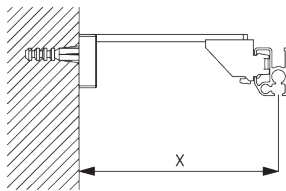

FITTING

A. FITTING INFORMATION

Fixing points

For detailed fitting information, visit the Silent Gliss website.

B. CEILING FITTING

Bracket SG 3603

SG 3603

Bracket

C. WALL FITTING

Smart Fix

Smart Fix SG 11200 - SG 11205 and bracket SG 3603:

Screw SG 10492 (M4x8) needed.

Square Smart Fix SG 11210 - SG 11215 and bracket SG 3603:

Screw SG 10492 (M4x8) needed.

Universal Smart Fix SG 11154 - SG 11156 and bracket SG 3603: