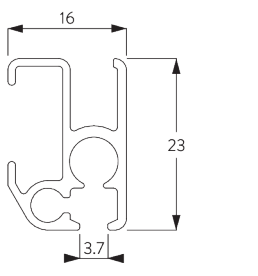

Features:

- Bendable

SYSTEM SPECIFICATIONS

A. SYSTEM DIMENSIONS

6 m

15 kg

Max. curtain weight

	2 m	4 m	6 m
	15	14	13
	15	14	13
	10	7	5
	10	7	5
	5	4	3
	5	4	3
	4	3	-
	4	3	-

(kg max.)

B. PROFILE

Profile and bending information

SG 1082

Profile

Radius:
✓ 10 cm, 20 cm, >30 cm

C. HOW TO MEASURE

- A: System width
- B: System height
- C: Distance between floor and fabric
- D: Cord height
- E: Safety Retainer SG 10731 min. 150 cm above floor