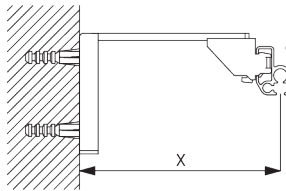

FITTING

A. FITTING INFORMATION

Fixing points

For detailed fitting information, visit the Silent Gliss website.

B. CEILING FITTING

Bracket SG 3603

SG 3603

Bracket

C. WALL FITTING

Smart Fix

Smart Fix SG 11200 - SG 11205 and bracket SG 3603:

Screw SG 10492 (M4x8) needed.

Square Smart Fix SG 11210 - SG 11215 and bracket SG 3603:

Screw SG 10492 (M4x8) needed.

Universal Smart Fix SG 11154 - SG 11156 and bracket SG 3603: