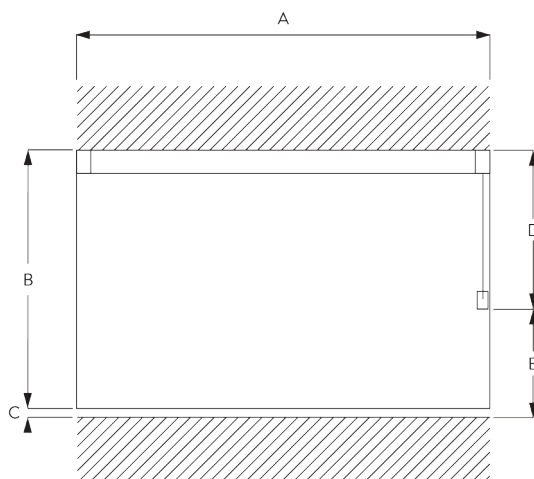

Features:

- Bendable

SYSTEM SPECIFICATIONS

A. SYSTEM DIMENSIONS

6 m

15 kg

Max. curtain weight

	2 m	4 m	6 m
	15	14	13
	15	14	13
	10	7	5
	10	7	5
	5	4	3
	5	4	3
	4	3	-
	4	3	-

(kg max.)

B. PROFILE

Profile and bending information

SG 1082

Profile

Radius:
✓ 10 cm, 20 cm, >30 cm

C. HOW TO MEASURE

- A: System width
- B: System height
- C: Distance between floor and fabric
- D: Cord height
- E: Safety Retainer SG 10731 min. 150 cm above floor

D. SPECIFICATION TEXT

EN

Silent Gliss SG 3000 Cord Operated Curtain Track System. Comprises aluminium profile SG 1082 supplied made to measure in powder coated white with gliders SG 3533 at 14/m. Top fixed with nylon bracket SG 3603 at 600 to 800 mm centres. Wall fixed with SG Smart Fix / Compliant to Child Safety legislation EN 13120.