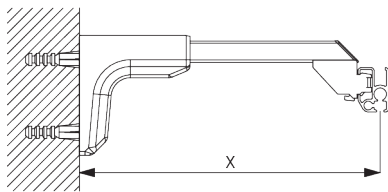

FITTING

A. FITTING INFORMATION

Fixing points

For detailed fitting information, visit the Silent Gliss website.

B. CEILING FITTING

Bracket SG 3603

SG 3603

Bracket

C. WALL FITTING

Smart Fix

Smart Fix SG 11200 - SG 11205 and bracket SG 3603:

Screw SG 10492 (M4x8) needed.

Square Smart Fix SG 11210 - SG 11215 and bracket SG 3603:

Screw SG 10492 (M4x8) needed.

Universal Smart Fix SG 11154 - SG 11156 and bracket SG 3603: