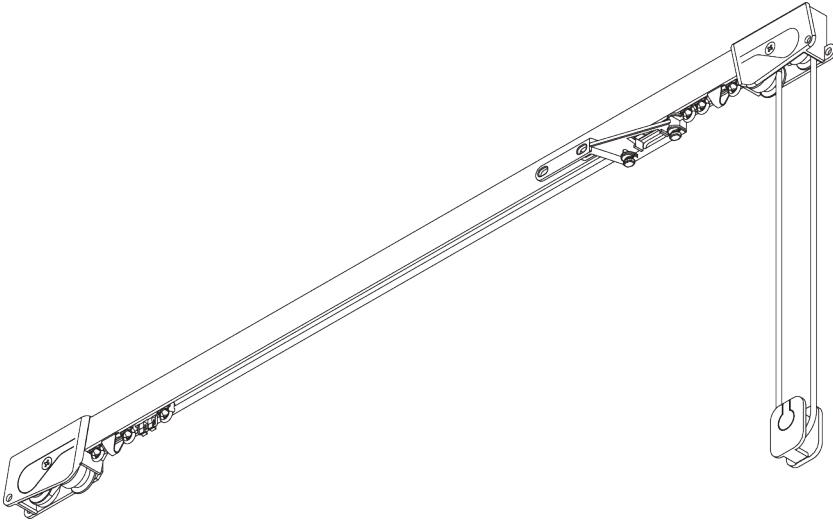

SG 3000

PRODUCT INFORMATION

- **Operation:** cord
- **Range:** S - M
- **Fitting:** ceiling, wall, suspended
- **Colours:** white RAL 9016 or anodised aluminum, special colours possible
- **Fabrics:** refer to Silent Gliss fabric collection

Features:

- Bendable

SYSTEM SPECIFICATIONS

A. SYSTEM DIMENSIONS

6 m

15 kg

Max. curtain weight

	2 m	4 m	6 m
	15	14	13
	15	14	13
	10	7	5
	10	7	5
	5	4	3
	5	4	3
	4	3	-
	4	3	-

(kg max.)

B. PROFILE

Profile and bending information

SG 1082

Profile

Radius:
✓ 10 cm, 20 cm, >30 cm

C. HOW TO MEASURE

- A: System width
- B: System height
- C: Distance between floor and fabric
- D: Cord height
- E: Safety Retainer SG 10731 min. 150 cm above floor

D. SPECIFICATION TEXT

EN

Silent Gliss SG 3000 Cord Operated Curtain Track System. Comprises aluminium profile SG 1082 supplied made to measure in powder coated white with gliders SG 3533 at 14/m. Top fixed with nylon bracket SG 3603 at 600 to 800 mm centres. Wall fixed with SG Smart Fix / Compliant to Child Safety legislation EN 13120.