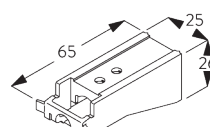

SG 11213
Square Smart Fix 120 mm

SG 11214
Square Smart Fix 150 mm

SG 11215
Square Smart Fix 200 mm

SG 11154
Universal Smart Fix 120 mm

SG 11155
Universal Smart Fix 150 mm

SG 11156
Universal Smart Fix 200 mm

**Universal brackets
SG 3630, SG 3655,
SG 3660**

Bracket	X mm
SG 3630	39
SG 3655	54
SG 3660	69

SG 3630
Bracket 35 mm

SG 3655
Bracket 50 mm

SG 3660
Bracket 65 mm

PARTS

A. STANDARD PARTS

	SG 1082 Profile
	SG 3085 Spring stop
	SG 3090 Cord ø 3.5 mm
	SG 3242 Overlap arm
	SG 3288 Cord guide set
	SG 3533 Glider
	SG 3599 Hook
	SG 3603 Bracket
	SG 10731 Child safety retainer set