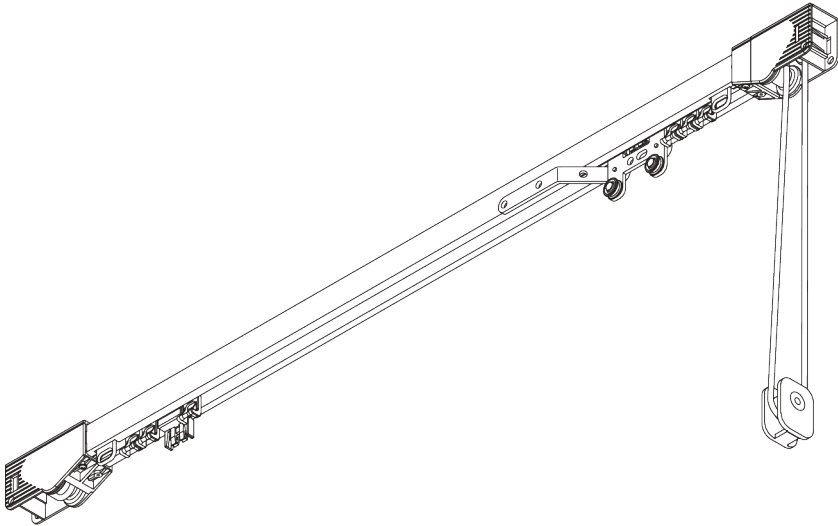

SG 3900

PRODUCT INFORMATION

- **Operation:** cord
- **Range:** M - L
- **Fitting:** ceiling, wall, suspended
- **Colours:** white RAL 9016 or anodised aluminum, special colours possible
- **Fabrics:** refer to Silent Gliss fabric collection

Features:

- Bendable

SYSTEM SPECIFICATIONS

A. SYSTEM DIMENSIONS

12 m

20 kg

Max. curtain weight

	2 m	4 m	6 m	8 m	10 m	12 m
	8	12	16	15	13	11
	8	14	20	18	15	13
	10	11	11	10	8	7
	10	14	14	13	13	12
	10	11	11	11	10	10
	10	12	12	11	11	10
	8	8	7	6	5	4
	10	10	9	8	7	6

(kg max.)

B. PROFILE

Profile and bending information

SG 3982

Profile

Radius:
✓ 15 cm, 20 cm, >30 cm

**C. HOW TO
MEASURE**

- A: System width
- B: System height
- C: Distance between floor and fabric
- D: Cord height
- E: Safety Retainer SG 10731 min. 150 cm above floor