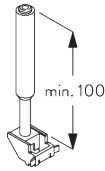

(kg max.)

B. PROFILE

Profile and bending information

SG 3982

Profile

Radius:
✓ 15 cm, 20 cm, >30 cm

**C. HOW TO
MEASURE**

- A: System width
- B: System height
- C: Distance between floor and fabric
- D: Cord height
- E: Safety Retainer SG 10731 min. 150 cm above floor

FITTING

**A. FITTING
INFORMATION**

For detailed fitting information, visit the Silent Gliss website.

Fixing points

B. CEILING FITTING

Bracket SG 3603

SG 3603
Bracket

**C. SUSPENDED
FITTING**

Hanger SG 3639

SG 3639
Hanger

SG 3914
Return bracket

D. WALL FITTING

Smart Fix

Smart Fix SG 11200 - SG 11205 and bracket SG 3603:
Screw SG 10492 (M4x8) needed.

Square Smart Fix SG 11210 - SG 11215 and bracket SG 3603:
Screw SG 10492 (M4x8) needed.