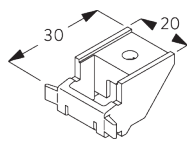

FITTING

**A. FITTING
INFORMATION**

For detailed fitting information, visit the Silent Gliss website.

Fixing points

B. CEILING FITTING

Bracket SG 3603

SG 3603
Bracket

**C. SUSPENDED
FITTING**

Hanger SG 3639

SG 3639
Hanger

SG 3914
Return bracket

D. WALL FITTING

Smart Fix

Smart Fix SG 11200 - SG 11205 and bracket SG 3603:
Screw SG 10492 (M4x8) needed.

Square Smart Fix SG 11210 - SG 11215 and bracket SG 3603:
Screw SG 10492 (M4x8) needed.