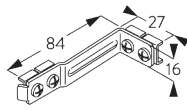

(kg max.)

B. PROFILE

Profile and bending information

SG 3982

Profile

Radius:
✓ 15 cm, 20 cm, >30 cm

**C. HOW TO
MEASURE**

- A: System width
- B: System height
- C: Distance between floor and fabric
- D: Cord height
- E: Safety Retainer SG 10731 min. 150 cm above floor

FITTING

**A. FITTING
INFORMATION**

For detailed fitting information, visit the Silent Gliss website.

Fixing points

B. CEILING FITTING

Bracket SG 3603

SG 3603
Bracket

**C. SUSPENDED
FITTING**

Hanger SG 3639

SG 3639
Hanger

SG 3914
Return bracket

D. WALL FITTING

Smart Fix

Smart Fix SG 11200 - SG 11205 and bracket SG 3603:
Screw SG 10492 (M4x8) needed.

Square Smart Fix SG 11210 - SG 11215 and bracket SG 3603:
Screw SG 10492 (M4x8) needed.