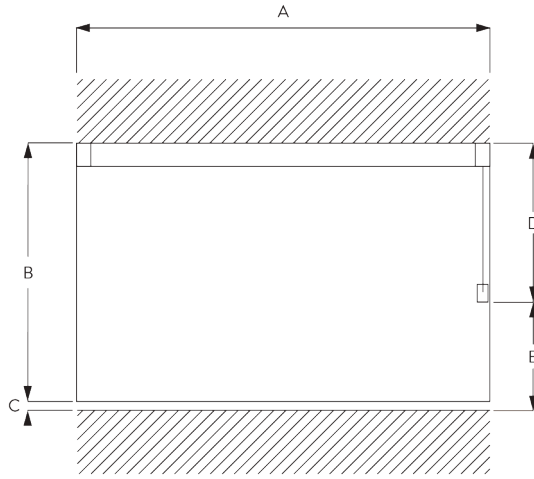

SG 3900

PRODUCT INFORMATION

- **Operation:** cord
- **Range:** M - L
- **Fitting:** ceiling, wall, suspended
- **Colours:** white RAL 9016 or anodised aluminum, special colours possible
- **Fabrics:** refer to Silent Gliss fabric collection

Features:

- Bendable

SYSTEM SPECIFICATIONS

A. SYSTEM DIMENSIONS

12 m

20 kg

Max. curtain weight

	2 m	4 m	6 m	8 m	10 m	12 m
	8	12	16	15	13	11
	8	14	20	18	15	13
	10	11	11	10	8	7
	10	14	14	13	13	12
	10	11	11	11	10	10
	10	12	12	11	11	10
	8	8	7	6	5	4
	10	10	9	8	7	6

(kg max.)

B. PROFILE

Profile and bending information

SG 3982

Profile

Radius:
✓ 15 cm, 20 cm, >30 cm

**C. HOW TO
MEASURE**

- A: System width
- B: System height
- C: Distance between floor and fabric
- D: Cord height
- E: Safety Retainer SG 10731 min. 150 cm above floor