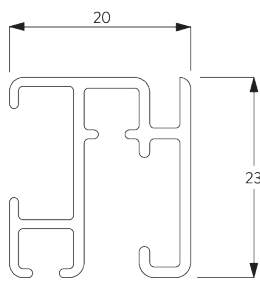

SG 3900

PRODUCT INFORMATION

- **Operation:** cord
- **Range:** M - L
- **Fitting:** ceiling, wall, suspended
- **Colours:** white RAL 9016 or anodised aluminum, special colours possible
- **Fabrics:** refer to Silent Gliss fabric collection

Features:

- Bendable

SYSTEM SPECIFICATIONS

A. SYSTEM DIMENSIONS

12 m

20 kg

Max. curtain weight

	2 m	4 m	6 m	8 m	10 m	12 m
	8	12	16	15	13	11
	8	14	20	18	15	13
	10	11	11	10	8	7
	10	14	14	13	13	12
	10	11	11	11	10	10
	10	12	12	11	11	10
	8	8	7	6	5	4
	10	10	9	8	7	6

(kg max.)

B. PROFILE

Profile and bending information

SG 3982

Profile

Radius:
✓ 15 cm, 20 cm, >30 cm

**C. HOW TO
MEASURE**

- A: System width
- B: System height
- C: Distance between floor and fabric
- D: Cord height
- E: Safety Retainer SG 10731 min. 150 cm above floor

Hanger SG 3639

SG 3639
Hanger

SG 3914
Return bracket

D. WALL FITTING

Smart Fix

Smart Fix SG 11200 - SG 11205 and bracket SG 3603:
Screw SG 10492 (M4x8) needed.

Square Smart Fix SG 11210 - SG 11215 and bracket SG 3603:
Screw SG 10492 (M4x8) needed.