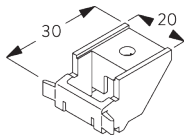

FITTING

**A. FITTING
INFORMATION**

For detailed fitting information, visit the Silent Gliss website.

Fixing points

B. CEILING FITTING

Bracket SG 3603

SG 3603
Bracket

**C. SUSPENDED
FITTING**

Hanger SG 3639

SG 3639
Hanger

SG 3914
Return bracket

D. WALL FITTING

Smart Fix

Smart Fix SG 11200 - SG 11205 and bracket SG 3603:
Screw SG 10492 (M4x8) needed.

Square Smart Fix SG 11210 - SG 11215 and bracket SG 3603:
Screw SG 10492 (M4x8) needed.

Universal Smart Fix SG 11154 - SG 11156 and bracket SG 3603:
Screw SG 10277 (M4x12) needed.

Smart Fix	X mm
SG 11200 / SG 11210	86
SG 11201 / SG 11211	106
SG 11202 / SG 11212	126
SG 11203 / SG 11213	146
SG 11204 / SG 11214	176
SG 11205 / SG 11215	226
SG 11154	136-164
SG 11155	166-194
SG 11156	216-244