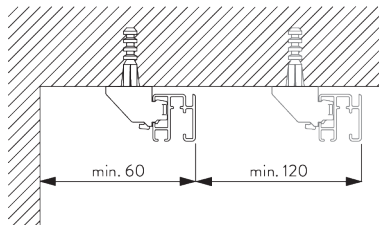

(kg max.)

B. PROFILE

Profile and bending information

SG 3982

Profile

Radius:
✓ 15 cm, 20 cm, >30 cm

**C. HOW TO
MEASURE**

- A: System width
- B: System height
- C: Distance between floor and fabric
- D: Cord height
- E: Safety Retainer SG 10731 min. 150 cm above floor

FITTING

**A. FITTING
INFORMATION**

For detailed fitting information, visit the Silent Gliss website.

Fixing points

B. CEILING FITTING

Bracket SG 3603

SG 3603
Bracket

**C. SUSPENDED
FITTING**

Hanger SG 3639

SG 3639
Hanger

SG 3914
Return bracket

D. WALL FITTING

Smart Fix

Smart Fix SG 11200 - SG 11205 and bracket SG 3603:
Screw SG 10492 (M4x8) needed.

Square Smart Fix SG 11210 - SG 11215 and bracket SG 3603:
Screw SG 10492 (M4x8) needed.