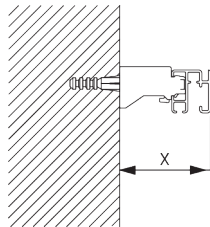

SG 11154
Universal Smart Fix 120 mm

SG 11155
Universal Smart Fix 150 mm

SG 11156
Universal Smart Fix 200 mm

**Universal brackets
SG 3630, SG 3655,
SG 3660**

Bracket	X mm
SG 3630	49
SG 3655	59
SG 3660	79

SG 3630
Bracket 35 mm

SG 3655
Bracket 50 mm

SG 3660
Bracket 65 mm

PARTS

A. STANDARD PARTS

	SG 3090 Cord ø 3.5 mm
	SG 3603 Bracket
	SG 3911 Roller
	SG 3915 Cord guide set
	SG 3932 Spring stop
	SG 3936 Overlap arm for draw rod
	SG 3982 Profile
	SG 10731 Child safety retainer set