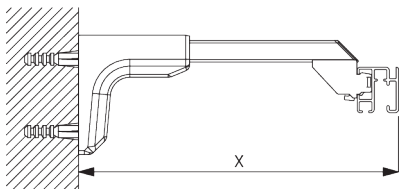

FITTING

**A. FITTING
INFORMATION**

For detailed fitting information, visit the Silent Gliss website.

Fixing points

B. CEILING FITTING

Bracket SG 3603

SG 3603
Bracket

**C. SUSPENDED
FITTING**

Hanger SG 3639

SG 3639
Hanger

SG 3914
Return bracket

D. WALL FITTING

Smart Fix

Smart Fix SG 11200 - SG 11205 and bracket SG 3603:
Screw SG 10492 (M4x8) needed.

Square Smart Fix SG 11210 - SG 11215 and bracket SG 3603:
Screw SG 10492 (M4x8) needed.

Universal Smart Fix SG 11154 - SG 11156 and bracket SG 3603:
Screw SG 10277 (M4x12) needed.

Smart Fix	X mm
SG 11200 / SG 11210	86
SG 11201 / SG 11211	106
SG 11202 / SG 11212	126
SG 11203 / SG 11213	146
SG 11204 / SG 11214	176
SG 11205 / SG 11215	226
SG 11154	136-164
SG 11155	166-194
SG 11156	216-244