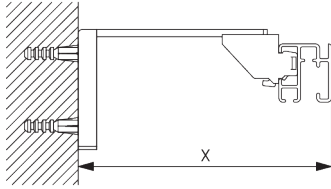

FITTING

**A. FITTING
INFORMATION**

For detailed fitting information, visit the Silent Gliss website.

Fixing points

B. CEILING FITTING

Bracket SG 3603

SG 3603
Bracket

**C. SUSPENDED
FITTING**

Hanger SG 3639

SG 3639
Hanger

SG 3914
Return bracket

D. WALL FITTING

Smart Fix

Smart Fix SG 11200 - SG 11205 and bracket SG 3603:
Screw SG 10492 (M4x8) needed.

Square Smart Fix SG 11210 - SG 11215 and bracket SG 3603:
Screw SG 10492 (M4x8) needed.

Universal Smart Fix SG 11154 - SG 11156 and bracket SG 3603:
Screw SG 10277 (M4x12) needed.

Smart Fix	X mm
SG 11200 / SG 11210	86
SG 11201 / SG 11211	106
SG 11202 / SG 11212	126
SG 11203 / SG 11213	146
SG 11204 / SG 11214	176
SG 11205 / SG 11215	226
SG 11154	136-164
SG 11155	166-194
SG 11156	216-244