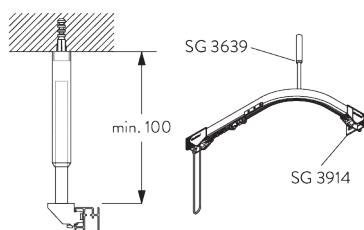

(kg max.)

B. PROFILE

Profile and bending information

SG 3982

Profile

Radius:
✓ 15 cm, 20 cm, >30 cm

**C. HOW TO
MEASURE**

- A: System width
- B: System height
- C: Distance between floor and fabric
- D: Cord height
- E: Safety Retainer SG 10731 min. 150 cm above floor

FITTING

**A. FITTING
INFORMATION**

For detailed fitting information, visit the Silent Gliss website.

Fixing points

B. CEILING FITTING

Bracket SG 3603

SG 3603
Bracket

**C. SUSPENDED
FITTING**

Hanger SG 3639

SG 3639
Hanger

SG 3914
Return bracket

D. WALL FITTING

Smart Fix

Smart Fix SG 11200 - SG 11205 and bracket SG 3603:
Screw SG 10492 (M4x8) needed.

Square Smart Fix SG 11210 - SG 11215 and bracket SG 3603:
Screw SG 10492 (M4x8) needed.