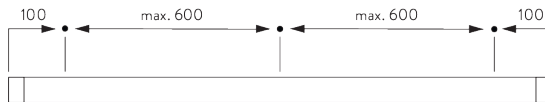

Fixing points