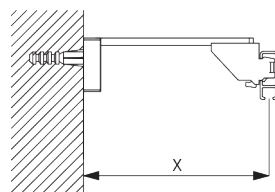

FITTING

A. FITTING INFORMATION

For detailed fitting information, visit the Silent Gliss website.

Fixing points

B. CEILING FITTING

Bracket SG 3603

SG 3603
Bracket

C. WALL FITTING

Smart Fix

Smart Fix SG 11200 - SG 11205 and bracket SG 3603:
Screw SG 10492 (M4x8) needed.

Square Smart Fix SG 11210 - SG 11215 and bracket SG 3603:
Screw SG 10492 (M4x8) needed.

Smart Fix	X mm
SG 11200 / SG 11210	70
SG 11201 / SG 11211	90
SG 11202 / SG 11212	110
SG 11203 / SG 11213	130
SG 11204 / SG 11214	160
SG 11205 / SG 11215	210
SG 11154	120-148
SG 11155	150-178
SG 11156	200-228