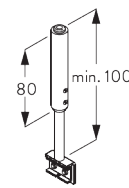

SG 3630
Bracket 35 mm

SG 3655
Bracket 50 mm

SG 3660
Bracket 65 mm

**D. SUSPENDED
FITTING**

**Hanger SG 3639 /
SG 3610 & wall
support SG 3602**

SG 3602
Wall support

SG 3639
Hanger

SG 3610
Hanger

PARTS

A. STANDARD PARTS

	SG 1080p Profile
	SG 3070 End stop
	SG 3085 Spring stop
	SG 3533 Glider
	SG 3599 Hook
	SG 3603 Bracket
	SG 3605 End cover

B. OPTIONAL PARTS

	SG 3012 Hook		SG 3570 Glider
	SG 3016 End stop		SG 3571 Hook
	SG 3020 Hook		SG 3581 Hook
	SG 3032 Spring stop		SG 3582 Hook
	SG 3071 End stop		SG 3598 Eyelet
	SG 3089 Glider with hook		SG 3602 Wall support
	SG 3151 Spacer		SG 3604 Corner connector
	SG 3511 Glider		SG 3610 Hanger
	SG 3534 Glider 3533 on strip		SG 3618 Wall bracket
	SG 3535 Glider		SG 3620 Connection bridge
	SG 3537 Glider		SG 3626 Return holder
	SG 3548 Glider		SG 3630 Bracket 35 mm
	SG 3549 Click glider with hook		SG 3638 Corner connector
	SG 3555 Hook		SG 3639 Hanger