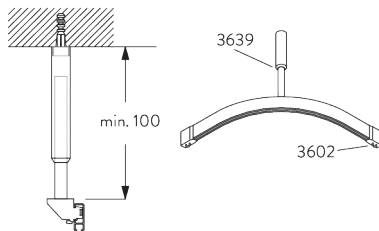

SG 11154

Universal Smart Fix 120 mm

SG 11155

Universal Smart Fix 150 mm

SG 11156

Universal Smart Fix 200 mm

**Universal brackets
SG 3630, SG 3655,
SG 3660**

Bracket	X mm
SG 3630	33
SG 3655	48
SG 3660	63

SG 3630
Bracket 35 mm

SG 3655
Bracket 50 mm

SG 3660
Bracket 65 mm

**D. SUSPENDED
FITTING**

**Hanger SG 3639 /
SG 3610 & wall
support SG 3602**

SG 3602
Wall support

SG 3639
Hanger

SG 3610
Hanger

PARTS

A. STANDARD PARTS

	SG 1080p Profile
	SG 3070 End stop
	SG 3085 Spring stop
	SG 3533 Glider
	SG 3599 Hook
	SG 3603 Bracket
	SG 3605 End cover

B. OPTIONAL PARTS

	SG 3012 Hook		SG 3570 Glider
	SG 3016 End stop		SG 3571 Hook
	SG 3020 Hook		SG 3581 Hook
	SG 3032 Spring stop		SG 3582 Hook
	SG 3071 End stop		SG 3598 Eyelet
	SG 3089 Glider with hook		SG 3602 Wall support
	SG 3151 Spacer		SG 3604 Corner connector
	SG 3511 Glider		SG 3610 Hanger
	SG 3534 Glider 3533 on strip		SG 3618 Wall bracket
	SG 3535 Glider		SG 3620 Connection bridge
	SG 3537 Glider		SG 3626 Return holder
	SG 3548 Glider		SG 3630 Bracket 35 mm
	SG 3549 Click glider with hook		SG 3638 Corner connector
	SG 3555 Hook		SG 3639 Hanger