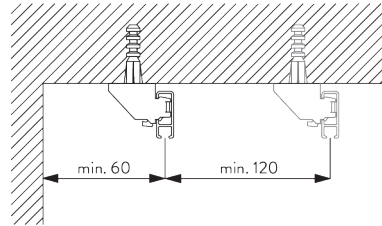

FITTING

A. FITTING INFORMATION

For detailed fitting information, visit the Silent Gliss website.

Fixing points

B. CEILING FITTING

Bracket SG 3603

SG 3603
Bracket

C. WALL FITTING

Smart Fix

Smart Fix SG 11200 - SG 11205 and bracket SG 3603:
Screw SG 10492 (M4x8) needed.

Square Smart Fix SG 11210 - SG 11215 and bracket SG 3603:
Screw SG 10492 (M4x8) needed.

Smart Fix	X mm
SG 11200 / SG 11210	70
SG 11201 / SG 11211	90
SG 11202 / SG 11212	110
SG 11203 / SG 11213	130
SG 11204 / SG 11214	160
SG 11205 / SG 11215	210
SG 11154	120-148
SG 11155	150-178
SG 11156	200-228