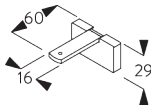

**Universal Smart Fix SG 11154 - SG 11156 and bracket
SG 3603:**

Screw SG 10277 (M4x12) needed.

SG 3603

Bracket

SG 10492

Pan head screw M4x8

SG 10277

Pan head screw M4x12

SG 11200

Smart Fix 60 mm

SG 11201

Smart Fix 80 mm

SG 11202

Smart Fix 100 mm

SG 11203

Smart Fix 120 mm

SG 11204

Smart Fix 150 mm

SG 11205

Smart Fix 200 mm

SG 11210

Square Smart Fix 60 mm

SG 11211

Square Smart Fix 80 mm