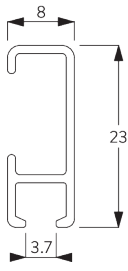

Features:

- Bendable

SYSTEM SPECIFICATIONS

A. PROFILE

Profile and bending information

SG 1080p

Profile

Radius:
✓ 6 cm, 10 cm, >30 cm

B. HOW TO MEASURE

A: System width

B: System height

C: Distance between floor and fabric

C. SPECIFICATION

TEXT

EN

Silent Gliss SG 1080 Hand Drawn Curtain Track System. Comprises aluminium profile SG1080 supplied made to measure in silver anodised or white powder coated, alternatively a specified RAL colour. SG 3533 at 14/m and 2 end covers SG 3605/ end stops SG 3070 per length. Top fixed with brackets SG 3603 at max. 600 mm centres / wall fix SG Smart Fix at max. 600 mm centres.