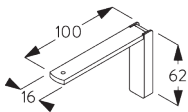

SG 11202

Smart Fix 100 mm