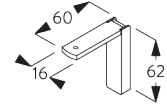

Smart Fix

Smart Fix SG 11200 - SG 11205 and bracket SG 3603:
Screw SG 10492 (M4x8) needed.

Square Smart Fix SG 11210 - SG 11215 and bracket SG 3603:
Screw SG 10492 (M4x8) needed.

Smart Fix	X mm
SG 11200 / SG 11210	70
SG 11201 / SG 11211	90
SG 11202 / SG 11212	110
SG 11203 / SG 11213	130
SG 11204 / SG 11214	160
SG 11205 / SG 11215	210
SG 11154	120-148
SG 11155	150-178
SG 11156	200-228

**Universal Smart Fix SG 11154 - SG 11156 and bracket
SG 3603:**

Screw SG 10277 (M4x12) needed.

SG 3603

Bracket

SG 10492

Pan head screw M4x8

SG 10277

Pan head screw M4x12