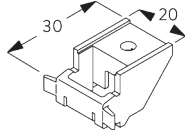

FITTING

A. FITTING INFORMATION

For detailed fitting information, visit the Silent Gliss website.

Fixing points

B. CEILING FITTING

Bracket SG 3603

SG 3603
Bracket

C. WALL FITTING

Smart Fix

Smart Fix SG 11200 - SG 11205 and bracket SG 3603:
Screw SG 10492 (M4x8) needed.

Square Smart Fix SG 11210 - SG 11215 and bracket SG 3603:
Screw SG 10492 (M4x8) needed.

Smart Fix	X mm
SG 11200 / SG 11210	70
SG 11201 / SG 11211	90
SG 11202 / SG 11212	110
SG 11203 / SG 11213	130
SG 11204 / SG 11214	160
SG 11205 / SG 11215	210
SG 11154	120-148
SG 11155	150-178
SG 11156	200-228

**Universal Smart Fix SG 11154 - SG 11156 and bracket
SG 3603:**

Screw SG 10277 (M4x12) needed.

SG 3603

Bracket

SG 10492

Pan head screw M4x8

SG 10277

Pan head screw M4x12