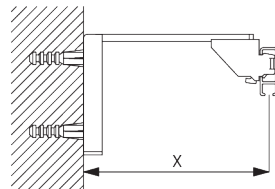

FITTING

A. FITTING INFORMATION

For detailed fitting information, visit the Silent Gliss website.

Fixing points

B. CEILING FITTING

Bracket SG 3603

SG 3603
Bracket

C. WALL FITTING

Smart Fix

Smart Fix SG 11200 - SG 11205 and bracket SG 3603:
Screw SG 10492 (M4x8) needed.

Square Smart Fix SG 11210 - SG 11215 and bracket SG 3603:
Screw SG 10492 (M4x8) needed.

Smart Fix	X mm
SG 11200 / SG 11210	70
SG 11201 / SG 11211	90
SG 11202 / SG 11212	110
SG 11203 / SG 11213	130
SG 11204 / SG 11214	160
SG 11205 / SG 11215	210
SG 11154	120-148
SG 11155	150-178
SG 11156	200-228