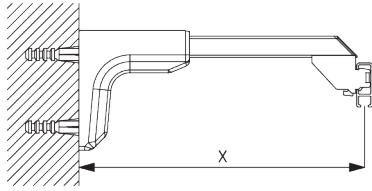

Smart Fix

Smart Fix SG 11200 - SG 11205 and bracket SG 3603:
Screw SG 10492 (M4x8) needed.

Square Smart Fix SG 11210 - SG 11215 and bracket SG 3603:
Screw SG 10492 (M4x8) needed.

Smart Fix	X mm
SG 11200 / SG 11210	70
SG 11201 / SG 11211	90
SG 11202 / SG 11212	110
SG 11203 / SG 11213	130
SG 11204 / SG 11214	160
SG 11205 / SG 11215	210
SG 11154	120-148
SG 11155	150-178
SG 11156	200-228

**Universal Smart Fix SG 11154 - SG 11156 and bracket
SG 3603:**

Screw SG 10277 (M4x12) needed.

SG 3603

Bracket

SG 10492

Pan head screw M4x8

SG 10277

Pan head screw M4x12