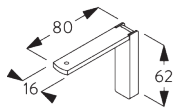

SG 11201

Smart Fix 80 mm