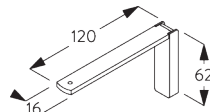

**Universal Smart Fix SG 11154 - SG 11156 and bracket
SG 3603:**

Screw SG 10277 (M4x12) needed.

SG 3603

Bracket

SG 10492

Pan head screw M4x8

SG 10277

Pan head screw M4x12

SG 11200

Smart Fix 60 mm

SG 11201

Smart Fix 80 mm

SG 11202

Smart Fix 100 mm

SG 11203

Smart Fix 120 mm

SG 11204

Smart Fix 150 mm

SG 11205

Smart Fix 200 mm

SG 11210

Square Smart Fix 60 mm

SG 11211

Square Smart Fix 80 mm