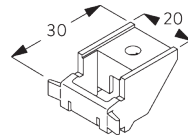

FITTING

A. FITTING INFORMATION

For detailed fitting information, visit the Silent Gliss website.

Fixing points

B. CEILING FITTING

Bracket SG 3603

SG 3603
Bracket

C. WALL FITTING

Smart Fix

Smart Fix SG 11200 - SG 11205 and bracket SG 3603:
Screw SG 10492 (M4x8) needed.

Square Smart Fix SG 11210 - SG 11215 and bracket SG 3603:
Screw SG 10492 (M4x8) needed.

Smart Fix	X mm
SG 11200 / SG 11210	70
SG 11201 / SG 11211	90
SG 11202 / SG 11212	110
SG 11203 / SG 11213	130
SG 11204 / SG 11214	160
SG 11205 / SG 11215	210
SG 11154	120-148
SG 11155	150-178
SG 11156	200-228