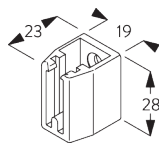

SG 3630
Bracket 35 mm

SG 3655
Bracket 50 mm

SG 3660
Bracket 65 mm

**D. SUSPENDED
FITTING**

**Hanger SG 3639 /
SG 3610 & wall
support SG 3602**

SG 3602
Wall support

SG 3639
Hanger

SG 3610
Hanger

PARTS

A. STANDARD PARTS

	SG 1080p Profile
	SG 3070 End stop
	SG 3085 Spring stop
	SG 3533 Glider
	SG 3599 Hook
	SG 3603 Bracket
	SG 3605 End cover

B. OPTIONAL PARTS

	SG 3012 Hook		SG 3570 Glider
	SG 3016 End stop		SG 3571 Hook
	SG 3020 Hook		SG 3581 Hook
	SG 3032 Spring stop		SG 3582 Hook
	SG 3071 End stop		SG 3598 Eyelet
	SG 3089 Glider with hook		SG 3602 Wall support
	SG 3151 Spacer		SG 3604 Corner connector
	SG 3511 Glider		SG 3610 Hanger
	SG 3534 Glider 3533 on strip		SG 3618 Wall bracket
	SG 3535 Glider		SG 3620 Connection bridge
	SG 3537 Glider		SG 3626 Return holder
	SG 3548 Glider		SG 3630 Bracket 35 mm
	SG 3549 Click glider with hook		SG 3638 Corner connector
	SG 3555 Hook		SG 3639 Hanger