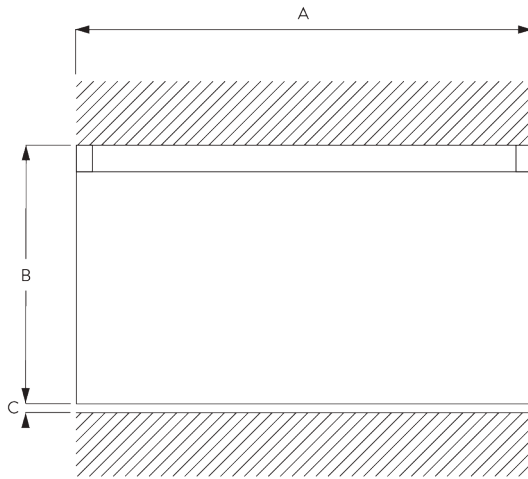

SG 1080

PRODUCT INFORMATION

- **Operation:** hand
- **Range:** S
- **Fitting:** ceiling, wall, suspended
- **Colours:** white RAL 9016, black RAL 9005 or anodised aluminum, special colours possible
- **Fabrics:** refer to Silent Gliss fabric collection

Features:

- Bendable

SYSTEM SPECIFICATIONS

A. PROFILE

Profile and bending information

SG 1080p

Profile

Radius:
✓ 6 cm, 10 cm, >30 cm

B. HOW TO MEASURE

A: System width

B: System height

C: Distance between floor and fabric

C. SPECIFICATION

TEXT

EN

Silent Gliss SG 1080 Hand Drawn Curtain Track System. Comprises aluminium profile SG1080 supplied made to measure in silver anodised or white powder coated, alternatively a specified RAL colour. SG 3533 at 14/m and 2 end covers SG 3605/ end stops SG 3070 per length. Top fixed with brackets SG 3603 at max. 600 mm centres / wall fix SG Smart Fix at max. 600 mm centres.