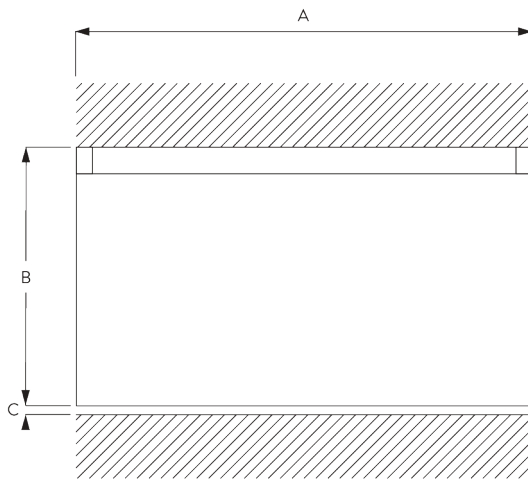

## A. PROFILE

Profile and bending information

SG 6026p

Profile

Radius:  
10 cm, 20 cm

## B. HOW TO MEASURE

A: System width

B: System height

C: Distance between floor and fabric