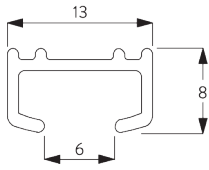

SYSTEM SPECIFICATIONS

A. PROFILE

Profile and bending information