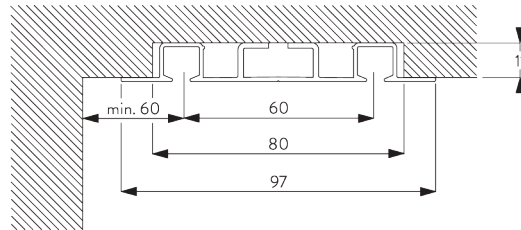

FITTING

A. FITTING INFORMATION

For detailed fitting information, visit the *Silent Gliss* website.

Fixing points

B. RECESS FITTING

Direct fitting

PARTS

A. STANDARD PARTS

	SG 3599 Hook
	SG 6086 Spring stop
	SG 6244p Profile
	SG 11300 2C glider

B. OPTIONAL PARTS

	SG 3020 Hook		SG 6094 Roller
	SG 3555 Hook		SG 6098 Roller
	SG 3571 Hook		SG 6145 Glider with hook
	SG 3581 Hook		SG 6240 Roller
	SG 3582 Hook		SG 6246 Corner connection
	SG 3598 Eyelet		SG 6248 Connection bridge
	SG 6004 Eyelet		SG 6283 Roller
	SG 6005 Hook		SG 10430 Draw rod 50 cm
	SG 6053 Spring stop		SG 10431 Draw rod 75 cm
	SG 6057 Glider		SG 10432 Draw rod 100 cm
	SG 6064 End stop		SG 10433 Draw rod 125 cm
	SG 6065 End stop		SG 10434 Draw rod 150 cm
	SG 6075 End stop with hook		SG 11295 End stop
	SG 6082 Glider		