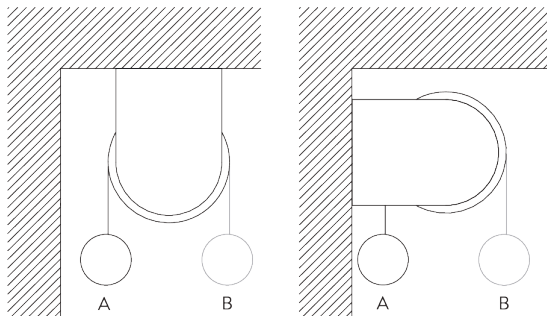

SG 10575
Bracket cover

SG 10987
Bracket

SG 10989
Bracket

SG 10991
Bracket

SYSTEM OPTIONS

A. FABRIC ROLL-OFF

A: Fabric roll-off window side (standard)

B: Fabric roll-off room side (option)

B. INSTALLATION
PROFILE

C. ADJUSTABLE END
STOP

D. TWO SINGLE
SYSTEMS SIDE-BY-
SIDE

Additional parts:

- 1x SG 10632 Connection bracket cover

E. CHILD SAFETY
PULL BALL SET

Child safety pull ball set SG 10765

PARTS