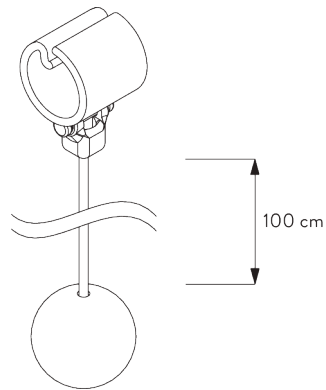

SG 10575
Bracket cover

SG 10987
Bracket

SG 10989
Bracket

SG 10991
Bracket

SYSTEM OPTIONS

A. FABRIC ROLL-OFF

A: Fabric roll-off window side (standard)

B: Fabric roll-off room side (option)

B. INSTALLATION
PROFILE

C. ADJUSTABLE END
STOP

D. TWO SINGLE
SYSTEMS SIDE-BY-
SIDE

Additional parts:

- 1x SG 10632 Connection bracket cover

E. CHILD SAFETY
PULL BALL SET

Child safety pull ball set SG 10765

PARTS

A. STANDARD PARTS

	SG 4214 Spring C 552 mm
	SG 4226 Double tape 30 mm
	SG 4227 Tube ø 32 mm
	SG 4228 Speed controller right
	SG 4231 Tube adapter
	SG 10574 Bracket cover
	SG 10575 Bracket cover
	SG 10668 PVC strip 10 mm
	SG 10765 Child safety pull ball
	SG 10872 Bottom bar
	SG 10874 End cover
	SG 10987 Bracket
	SG 10989 Bracket