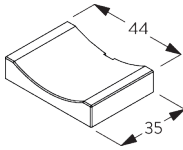

Installation profile SG 10534 and clamps SG 3033 or SG 3044

Bracket SG 10989: window rolling side of fabric
Bracket SG 10991: room rolling side of fabric

Bracket SG 10987

Installation profile SG 10534 and click bracket SG 10539

Bracket SG 10989: window rolling side of fabric
Bracket SG 10991: room rolling side of fabric

Bracket SG 10987

SG 3033
Clamp

SG 3044
Clamp

SG 10534
Installation profile

SG 10539
Bracket

SG 10574
Bracket cover