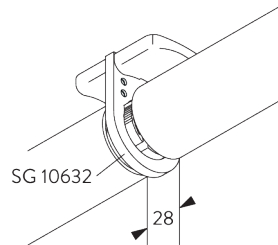

Bracket SG 10989: window rolling side of fabric
Bracket SG 10991: room rolling side of fabric

Bracket SG 10987

SG 3033
Clamp

SG 3044
Clamp

SG 10534
Installation profile

SG 10539
Bracket

SG 10574
Bracket cover

SG 10575
Bracket cover

SG 10987
Bracket

SG 10989
Bracket

SG 10991
Bracket

SYSTEM OPTIONS

A. FABRIC ROLL-OFF

A: Fabric roll-off window side (standard)

B: Fabric roll-off room side (option)

B. INSTALLATION
PROFILE

C. ADJUSTABLE END
STOP

D. TWO SINGLE
SYSTEMS SIDE-BY-
SIDE

Additional parts:

- 1x SG 10632 Connection bracket cover

E. CHILD SAFETY
PULL BALL SET

Child safety pull ball set SG 10765

PARTS

A. STANDARD PARTS

	SG 4214 Spring C 552 mm
	SG 4226 Double tape 30 mm
	SG 4227 Tube ø 32 mm
	SG 4228 Speed controller right
	SG 4231 Tube adapter
	SG 10574 Bracket cover
	SG 10575 Bracket cover
	SG 10668 PVC strip 10 mm
	SG 10765 Child safety pull ball
	SG 10872 Bottom bar
	SG 10874 End cover
	SG 10987 Bracket
	SG 10989 Bracket