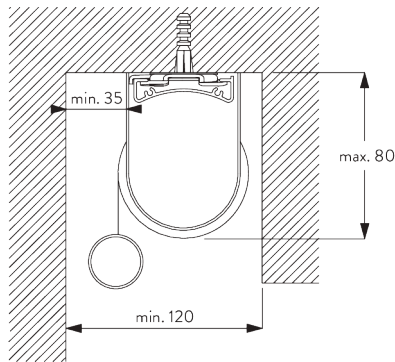

SG 10990

Bracket

SG 10992

Bracket

D. RECESS FITTING

Brackets

Bracket SG 10989: window rolling side of fabric
Bracket SG 10991: room rolling side of fabric

Bracket SG 10987

Installation profile SG 10534 and clamps SG 3033 or SG 3044

Bracket SG 10989: window rolling side of fabric
Bracket SG 10991: room rolling side of fabric

Bracket SG 10987

Installation profile SG 10534 and click bracket SG 10539