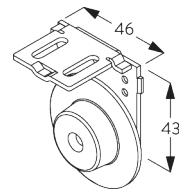

Bracket SG 10987

SG 3033
Clamp

SG 3044
Clamp

SG 10534
Installation profile

SG 10539
Bracket

SG 10574
Bracket cover

SG 10575
Bracket cover

SG 10987
Bracket

SG 10989
Bracket

SG 10991
Bracket

C. WALL FITTING

Brackets

Bracket SG 10990: window rolling side of fabric

Bracket SG 10992: room rolling side of fabric

Bracket SG 10987

Installation profile SG 10534 and clamps SG 3033 or SG 3044