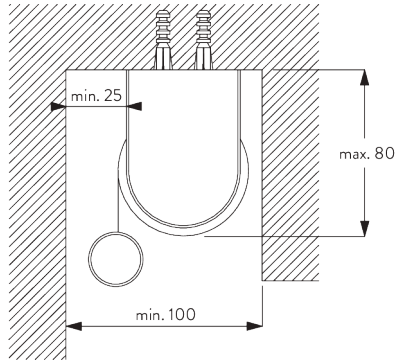

SG 10990

Bracket

SG 10992

Bracket

D. RECESS FITTING

Brackets

Bracket SG 10989: window rolling side of fabric
Bracket SG 10991: room rolling side of fabric

Bracket SG 10987

Installation profile SG 10534 and clamps SG 3033 or SG 3044

Bracket SG 10989: window rolling side of fabric
Bracket SG 10991: room rolling side of fabric

Bracket SG 10987

Installation profile SG 10534 and click bracket SG 10539