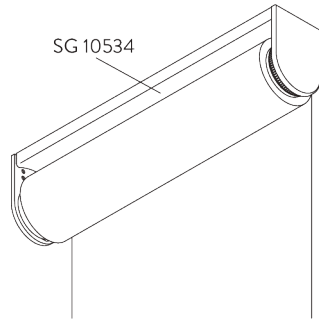

Bracket SG 10989: window rolling side of fabric
Bracket SG 10991: room rolling side of fabric

Bracket SG 10987

SG 3033
Clamp

SG 3044
Clamp

SG 10534
Installation profile

SG 10539
Bracket

SG 10574
Bracket cover

SG 10575
Bracket cover

SG 10987
Bracket

SG 10989
Bracket

SG 10991
Bracket

SYSTEM OPTIONS

A. FABRIC ROLL-OFF

A: Fabric roll-off window side (standard)

B: Fabric roll-off room side (option)

B. INSTALLATION
PROFILE

C. ADJUSTABLE END
STOP

D. TWO SINGLE
SYSTEMS SIDE-BY-
SIDE

Additional parts:

- 1x SG 10632 Connection bracket cover

E. CHILD SAFETY
PULL BALL SET

Child safety pull ball set SG 10765

PARTS