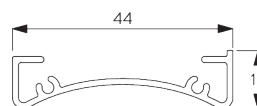

2 m

30 cm

3 m

6 m²

2.2 kg

Recommended width /
height ratio
max. 1:3

B. PROFILE

Profile information

SG 4227
Tube ø 32 mm

SG 10872
Bottom bar

SG 10534
Installation profile

C. HOW TO MEASURE

- A: System width
- B: System height
- C: Light gap left side: 15 mm
- D: Light gap right side: 15 mm

Note:
All measurements include 2 mm for bracket cover per side!