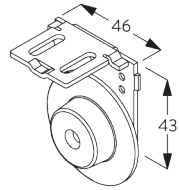

SG 10987
Bracket