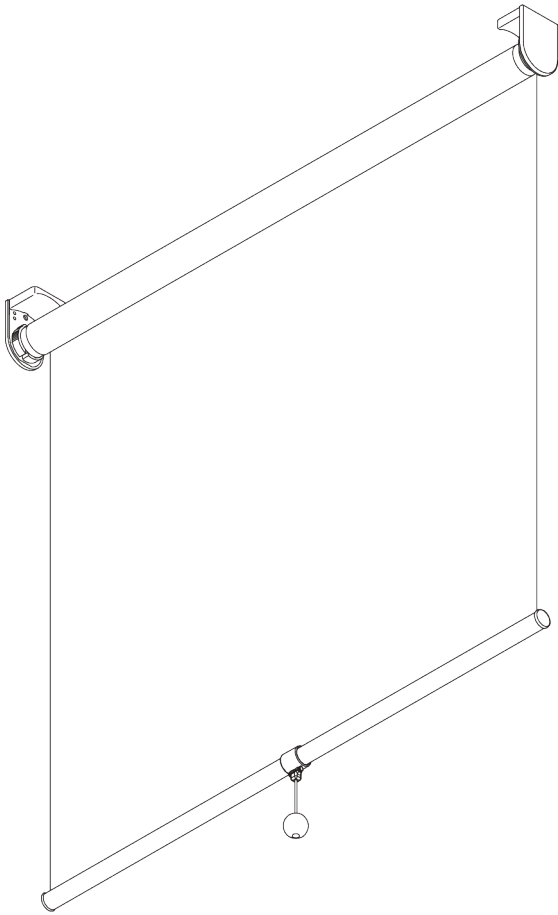

SG 4900

PRODUCT INFORMATION

- **Operation:** spring
- **Range:** S - M
- **Fitting:** ceiling, wall, recess
- **Colours:** white RAL 9016 or anodised aluminum, special colours possible
- **Fabrics:** refer to Silent Gliss fabric collection

Features:

- Speed controller for controlled ascent
- Stop clutch mechanism to stop at any position
- Click-in brackets
- Installation profile
- End stop controller

04/2024/V3

SYSTEM SPECIFICATIONS

A. SYSTEM DIMENSIONS

2 m

30 cm

3 m

6 m²

2.2 kg

Recommended width /
height ratio
max. 1:3

B. PROFILE

Profile information

SG 4227
Tube ø 32 mm

SG 10872
Bottom bar

SG 10534
Installation profile

C. HOW TO MEASURE

- A: System width
- B: System height
- C: Light gap left side: 15 mm
- D: Light gap right side: 15 mm

Note:
All measurements include 2 mm for bracket cover per side!