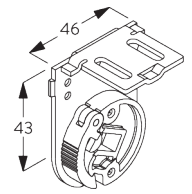

Bracket SG 10987

SG 3033
Clamp

SG 3044
Clamp

SG 10534
Installation profile

SG 10539
Bracket

SG 10574
Bracket cover

SG 10575
Bracket cover

SG 10987
Bracket

SG 10989
Bracket

SG 10991
Bracket

C. WALL FITTING

Brackets

Bracket SG 10990: window rolling side of fabric

Bracket SG 10992: room rolling side of fabric

Bracket SG 10987

Installation profile SG 10534 and clamps SG 3033 or SG 3044