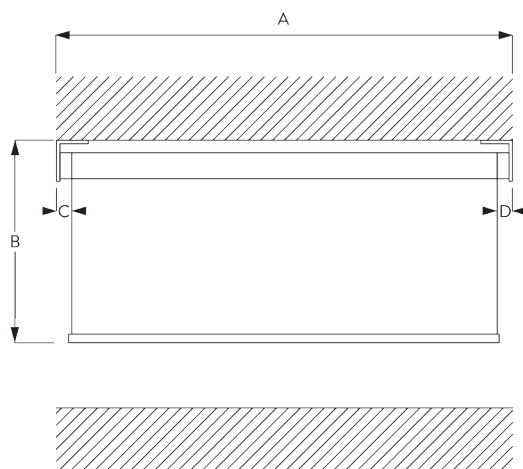

2 m

30 cm

3 m

6 m²

2.2 kg

Recommended width /
height ratio
max. 1:3

B. PROFILE

Profile information

SG 4227
Tube ø 32 mm

SG 10872
Bottom bar

SG 10534
Installation profile

C. HOW TO MEASURE

- A: System width
- B: System height
- C: Light gap left side: 15 mm
- D: Light gap right side: 15 mm

Note:
All measurements include 2 mm for bracket cover per side!

D. SPECIFICATION

TEXT

EN

Silent Gliss SG 4900 Spring Operated Roller Blind System. Roller blind system applications up to 2.0 m wide. Supplied made to measure and complete comprising anodised aluminium barrel SG 4227, 32 mm. Ceiling fix with brackets SG 10987 / SG 10989 / wall fix with brackets SG 10987 / SG 10990 / recess fix with brackets SG 10989 / SG 10991. Optional installation profile SG 10534. Available with optional stop controller SG 4377 to enable exact stop position of the blind. Assembled with powder coated aluminium bottom weight bar SG 4221 / 10633 / 10634 in white, silver or black finish. Spring to be specified according to weight and characteristics of fabric. Fabric to be chosen from the Silent Gliss fabric range, Price Groups 1-4.