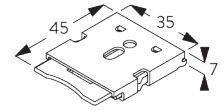

Installation profile SG 10534 and clamps SG 3033 or SG 3044

Bracket SG 10989: window rolling side of fabric
Bracket SG 10991: room rolling side of fabric

Bracket SG 10987

Installation profile SG 10534 and click bracket SG 10539

Bracket SG 10989: window rolling side of fabric
Bracket SG 10991: room rolling side of fabric

Bracket SG 10987

SG 3033
Clamp

SG 3044
Clamp

SG 10534
Installation profile

SG 10539
Bracket

SG 10574
Bracket cover

B. INSTALLATION
PROFILE

C. ADJUSTABLE END
STOP

D. TWO SINGLE
SYSTEMS SIDE-BY-
SIDE

Additional parts:

- 1x SG 10632 Connection bracket cover

E. CHILD SAFETY
PULL BALL SET

Child safety pull ball set SG 10765

PARTS