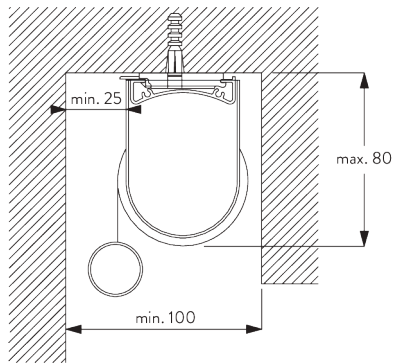

SG 10990

Bracket

SG 10992

Bracket

D. RECESS FITTING

Brackets

Bracket SG 10989: window rolling side of fabric
Bracket SG 10991: room rolling side of fabric

Bracket SG 10987

Installation profile SG 10534 and clamps SG 3033 or SG 3044

Bracket SG 10989: window rolling side of fabric
Bracket SG 10991: room rolling side of fabric

Bracket SG 10987

Installation profile SG 10534 and click bracket SG 10539