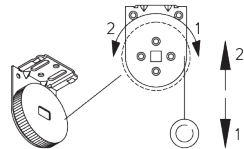

Bracket SG 10989: window rolling side of fabric
Bracket SG 10991: room rolling side of fabric

Bracket SG 10987

SG 3033
Clamp

SG 3044
Clamp

SG 10534
Installation profile

SG 10539
Bracket

SG 10574
Bracket cover

SG 10575
Bracket cover

SG 10987
Bracket

SG 10989
Bracket

SG 10991
Bracket

SYSTEM OPTIONS

A. FABRIC ROLL-OFF

A: Fabric roll-off window side (standard)

B: Fabric roll-off room side (option)

B. INSTALLATION
PROFILE

C. ADJUSTABLE END
STOP

D. TWO SINGLE
SYSTEMS SIDE-BY-
SIDE

Additional parts:

- 1x SG 10632 Connection bracket cover

E. CHILD SAFETY
PULL BALL SET

Child safety pull ball set SG 10765

PARTS

A. STANDARD PARTS

	SG 4214 Spring C 552 mm
	SG 4226 Double tape 30 mm
	SG 4227 Tube ø 32 mm
	SG 4228 Speed controller right
	SG 4231 Tube adapter
	SG 10574 Bracket cover
	SG 10575 Bracket cover
	SG 10668 PVC strip 10 mm
	SG 10765 Child safety pull ball
	SG 10872 Bottom bar
	SG 10874 End cover
	SG 10987 Bracket
	SG 10989 Bracket