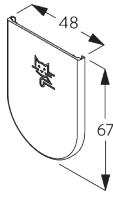

Installation profile SG 10534 and clamps SG 3033 or SG 3044

Bracket SG 10989: window rolling side of fabric
Bracket SG 10991: room rolling side of fabric

Bracket SG 10987

Installation profile SG 10534 and click bracket SG 10539

Bracket SG 10989: window rolling side of fabric
Bracket SG 10991: room rolling side of fabric

Bracket SG 10987

SG 3033
Clamp

SG 3044
Clamp

SG 10534
Installation profile

SG 10539
Bracket

SG 10574
Bracket cover

SG 10575
Bracket cover

SG 10987
Bracket

SG 10989
Bracket

SG 10991
Bracket

SYSTEM OPTIONS

A. FABRIC ROLL-OFF

A: Fabric roll-off window side (standard)

B: Fabric roll-off room side (option)