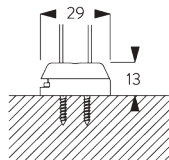

- Stainless steel bead chain
- Click-in brackets

SYSTEM SPECIFICATIONS

A. SYSTEM DIMENSIONS

1.6 m

25 cm

3 m

4.8 m²

1.3 kg

SG 10680
Bracket

SG 10683
Bracket cover

SG 10684
Cover

**E. FITTING WITH
SIDE GUIDE
OPTION**

Single system

Double system (side-by-side installation)

SG 8235
Side guide wire base short

SG 8236
Side guide wire base long

SG 8237
Side guide wire holder

SG 8249
Side guide device

SG 10643
Side guide wire \varnothing 1.3 mm x 4.2 m

SG 10669
Side guide double base long

SG 10673
Side guide double base short

SG 10676
Device

SG 10686
Side guide end cover