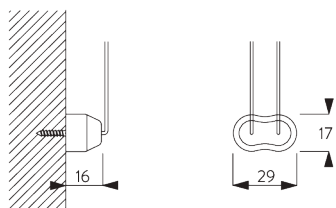

- Stainless steel bead chain
- Click-in brackets

SYSTEM SPECIFICATIONS

A. SYSTEM DIMENSIONS

1.6 m

25 cm

3 m

4.8 m²

1.3 kg

SG 10680
Bracket

SG 10683
Bracket cover

SG 10684
Cover

**E. FITTING WITH
SIDE GUIDE
OPTION**

Single system

Double system (side-by-side installation)

SG 8235
Side guide wire base short

SG 8236
Side guide wire base long

SG 8237
Side guide wire holder

SG 8249
Side guide device

SG 10643
Side guide wire \varnothing 1.3 mm x 4.2 m

SG 10669
Side guide double base long

SG 10673
Side guide double base short

SG 10676
Device

SG 10686
Side guide end cover