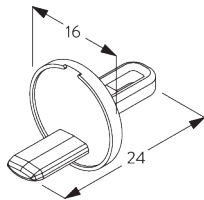

- Stainless steel bead chain
- Click-in brackets

SYSTEM SPECIFICATIONS

A. SYSTEM DIMENSIONS

1.6 m

25 cm

3 m

4.8 m²

1.3 kg

SG 10680
Bracket

SG 10683
Bracket cover

SG 10684
Cover

**E. FITTING WITH
SIDE GUIDE
OPTION**

Single system

Double system (side-by-side installation)

SG 8235
Side guide wire base short

SG 8236
Side guide wire base long

SG 8237
Side guide wire holder

SG 8249
Side guide device

SG 10643
Side guide wire \varnothing 1.3 mm x 4.2 m

SG 10669
Side guide double base long

SG 10673
Side guide double base short

SG 10676
Device

SG 10686
Side guide end cover

SG 10701
Side guide double wire holder

SG 10706
Side guide wire \varnothing 1.3 mm x 2.6 m

SYSTEM OPTIONS

A. FABRIC ROLL-OFF

A: Fabric roll-off window side (standard)
B: Fabric roll-off room side (option)