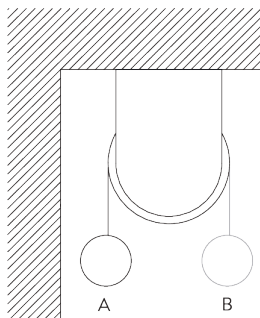

SYSTEM OPTIONS

A. FABRIC ROLL-OFF

A: Fabric roll-off window side (standard)
B: Fabric roll-off room side (option)