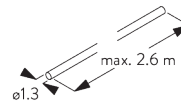

SG 10706
Side guide wire $\varnothing$ 1.3 mm x 2.6 m