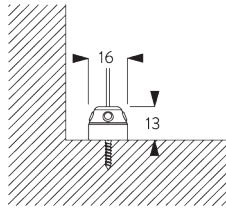

SG 10680
Bracket

SG 10683
Bracket cover

SG 10684
Cover

**E. FITTING WITH
SIDE GUIDE
OPTION**

Single system

Double system (side-by-side installation)

SG 8235
Side guide wire base short

SG 8236
Side guide wire base long

SG 8237
Side guide wire holder

SG 8249
Side guide device

SG 10643
Side guide wire \varnothing 1.3 mm x 4.2 m

SG 10669
Side guide double base long

SG 10673
Side guide double base short

SG 10676
Device

SG 10686
Side guide end cover