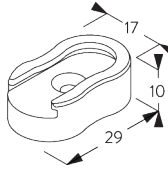

- Stainless steel bead chain
- Click-in brackets

SYSTEM SPECIFICATIONS

A. SYSTEM DIMENSIONS

1.6 m

25 cm

3 m

4.8 m²

1.3 kg

SG 10684
Cover

C. WALL FITTING

SG 10679
Bracket

SG 10680
Bracket

SG 10683
Bracket cover

SG 10684
Cover

D. RECESS FITTING

SG 10679
Bracket

SG 10680
Bracket

SG 10683
Bracket cover

SG 10684
Cover

**E. FITTING WITH
SIDE GUIDE
OPTION**

Single system

Double system (side-by-side installation)

SG 8235
Side guide wire base short

SG 8236
Side guide wire base long

SG 8237
Side guide wire holder

SG 8249
Side guide device

SG 10643
Side guide wire \varnothing 1.3 mm x 4.2 m

SG 10669
Side guide double base long

SG 10673
Side guide double base short

SG 10676
Device

SG 10686
Side guide end cover