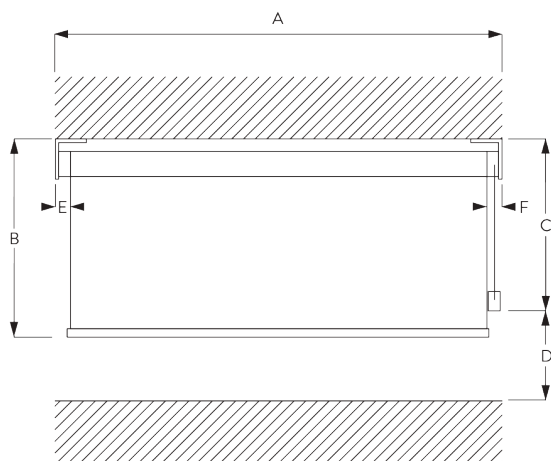

- Stainless steel bead chain
- Click-in brackets

SYSTEM SPECIFICATIONS

A. SYSTEM DIMENSIONS

1.6 m

25 cm

3 m

4.8 m²

1.3 kg

Ceiling fitting / wall fitting (system drop on room side)

Fabric thickness	mm	0.15	0.20	0.25	0.30	0.35	0.40	0.45	0.50	0.55
Max. system drop	cm	300	300	300	300	300	300	290	260	240

B. PROFILE

Profile information

SG 10533

Tube ø 25 mm

SG 10687

Bottom bar

C. HOW TO MEASURE

- A: System width
- B: System height
- C: Chain height
- D: Safety Retainer SG 10731 min. 150 cm above floor
- E: Light gap: 16 mm
- F: Light gap operation side: 21 mm

D. SPECIFICATION TEXT

EN

Silent Gliss SG 4905 Chain Operated Roller Blind System. Roller blind system for blind applications up to 1.6 m wide. Supplied made to measure and complete comprising anodised aluminium barrel SG 10533. Fixed to wall / ceiling/inside recess with brackets SG 10679 / SG 10680 and bracket covers SG 10683 / SG 10684. Assembled with powder coated aluminium bottom weight bar SG 10687. All parts are supplied colour matched to 27 Colorama colours, or silver. Compliant to Child Safety legislation EN 13120. Fabric to be chosen from the Silent Gliss fabric range Colorama 1 or Colorama 2.