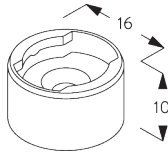

- Stainless steel bead chain
- Click-in brackets

SYSTEM SPECIFICATIONS

A. SYSTEM DIMENSIONS

1.6 m

25 cm

3 m

4.8 m²

1.3 kg

SG 10680
Bracket

SG 10683
Bracket cover

SG 10684
Cover

**E. FITTING WITH
SIDE GUIDE
OPTION**

Single system

Double system (side-by-side installation)

SG 8235
Side guide wire base short

SG 8236
Side guide wire base long

SG 8237
Side guide wire holder

SG 8249
Side guide device

SG 10643
Side guide wire \varnothing 1.3 mm x 4.2 m

SG 10669
Side guide double base long

SG 10673
Side guide double base short

SG 10676
Device

SG 10686
Side guide end cover