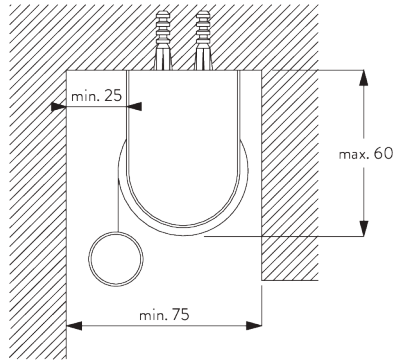

FITTING

A. FITTING INFORMATION

For detailed fitting information, visit the Silent Gliss website, login section.

Fixing points

B. CEILING FITTING

SG 10679
Bracket

SG 10680
Bracket

SG 10683
Bracket cover

SG 10684
Cover

C. WALL FITTING

SG 10679
Bracket

SG 10680
Bracket

SG 10683
Bracket cover

SG 10684
Cover

D. RECESS FITTING

SG 10679
Bracket

SG 10680
Bracket

SG 10683
Bracket cover

SG 10684
Cover

**E. FITTING WITH
SIDE GUIDE
OPTION**

Single system

Double system (side-by-side installation)

SG 8235
Side guide wire base short

SG 8236
Side guide wire base long

SG 8237
Side guide wire holder

SG 8249
Side guide device

SG 10643
Side guide wire \varnothing 1.3 mm x 4.2 m

SG 10669
Side guide double base long

SG 10673
Side guide double base short

SG 10676
Device

SG 10686
Side guide end cover