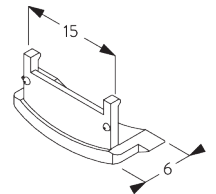

FITTING

A. FITTING INFORMATION

For detailed fitting information, visit the Silent Gliss website, login section.

Fixing points

B. CEILING FITTING

SG 10679
Bracket

SG 10680
Bracket

SG 10683
Bracket cover

SG 10684
Cover

C. WALL FITTING

SG 10679
Bracket

SG 10680
Bracket

SG 10683
Bracket cover

SG 10684
Cover

D. RECESS FITTING

SG 10679
Bracket

SG 10680
Bracket

SG 10683
Bracket cover

SG 10684
Cover

**E. FITTING WITH
SIDE GUIDE
OPTION**

Single system

Double system (side-by-side installation)

SG 8235
Side guide wire base short

SG 8236
Side guide wire base long