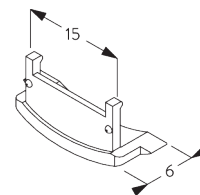

FITTING

A. FITTING INFORMATION

For detailed fitting information, visit the Silent Gliss website, login section.

Fixing points

B. CEILING FITTING

SG 10679
Bracket

SG 10680
Bracket

SG 10683
Bracket cover

SG 10684
Cover

C. WALL FITTING

SG 10679
Bracket

SG 10680
Bracket

SG 10683
Bracket cover

SG 10684
Cover

D. RECESS FITTING

SG 10679
Bracket

SG 10680
Bracket

SG 10683
Bracket cover

SG 10684
Cover

**E. FITTING WITH
SIDE GUIDE
OPTION**

Single system

Double system (side-by-side installation)

SG 8235
Side guide wire base short

SG 8236
Side guide wire base long