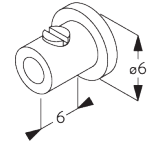

SG 10680
Bracket

SG 10683
Bracket cover

SG 10684
Cover

**E. FITTING WITH
SIDE GUIDE
OPTION**

Single system

Double system (side-by-side installation)

SG 8235
Side guide wire base short

SG 8236
Side guide wire base long

SG 8237
Side guide wire holder

SG 8249
Side guide device

SG 10643
Side guide wire \varnothing 1.3 mm x 4.2 m

SG 10669
Side guide double base long

SG 10673
Side guide double base short

SG 10676
Device

SG 10686
Side guide end cover

SG 10701
Side guide double wire holder

SG 10706
Side guide wire \varnothing 1.3 mm x 2.6 m

SYSTEM OPTIONS

A. FABRIC ROLL-OFF

A: Fabric roll-off window side (standard)
B: Fabric roll-off room side (option)