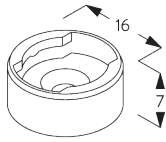

- Stainless steel bead chain
- Click-in brackets

SYSTEM SPECIFICATIONS

A. SYSTEM DIMENSIONS

1.6 m

25 cm

3 m

4.8 m²

1.3 kg

SG 10680
Bracket

SG 10683
Bracket cover

SG 10684
Cover

**E. FITTING WITH
SIDE GUIDE
OPTION**

Single system

Double system (side-by-side installation)

SG 8235
Side guide wire base short

SG 8236
Side guide wire base long

SG 8237
Side guide wire holder

SG 8249
Side guide device

SG 10643
Side guide wire \varnothing 1.3 mm x 4.2 m

SG 10669
Side guide double base long

SG 10673
Side guide double base short

SG 10676
Device

SG 10686
Side guide end cover