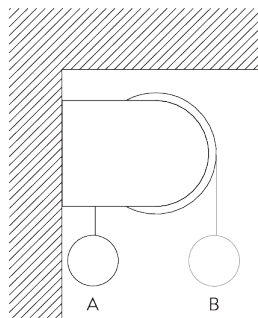

SG 10680
Bracket

SG 10683
Bracket cover

SG 10684
Cover

**E. FITTING WITH
SIDE GUIDE
OPTION**

Single system

Double system (side-by-side installation)

SG 8235
Side guide wire base short

SG 8236
Side guide wire base long

SG 8237
Side guide wire holder

SG 8249
Side guide device

SG 10643
Side guide wire \varnothing 1.3 mm x 4.2 m

SG 10669
Side guide double base long

SG 10673
Side guide double base short

SG 10676
Device

SG 10686
Side guide end cover

SG 10701
Side guide double wire holder

SG 10706
Side guide wire \varnothing 1.3 mm x 2.6 m

SYSTEM OPTIONS

A. FABRIC ROLL-OFF

A: Fabric roll-off window side (standard)
B: Fabric roll-off room side (option)