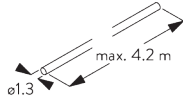

SG 10680
Bracket

SG 10683
Bracket cover

SG 10684
Cover

**E. FITTING WITH
SIDE GUIDE
OPTION**

Single system

Double system (side-by-side installation)

SG 8235
Side guide wire base short

SG 8236
Side guide wire base long

SG 8237
Side guide wire holder

SG 8249
Side guide device

SG 10643
Side guide wire \varnothing 1.3 mm x 4.2 m

SG 10669
Side guide double base long

SG 10673
Side guide double base short

SG 10676
Device

SG 10686
Side guide end cover