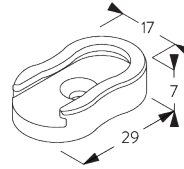

SG 10680
Bracket

SG 10683
Bracket cover

SG 10684
Cover

**E. FITTING WITH
SIDE GUIDE
OPTION**

Single system

Double system (side-by-side installation)

SG 8235
Side guide wire base short

SG 8236
Side guide wire base long

SG 8237
Side guide wire holder

SG 8249
Side guide device

SG 10643
Side guide wire \varnothing 1.3 mm x 4.2 m

SG 10669
Side guide double base long

SG 10673
Side guide double base short

SG 10676
Device

SG 10686
Side guide end cover

SG 10701
Side guide double wire holder

SG 10706
Side guide wire \varnothing 1.3 mm x 2.6 m

SYSTEM OPTIONS

A. FABRIC ROLL-OFF

A: Fabric roll-off window side (standard)
B: Fabric roll-off room side (option)