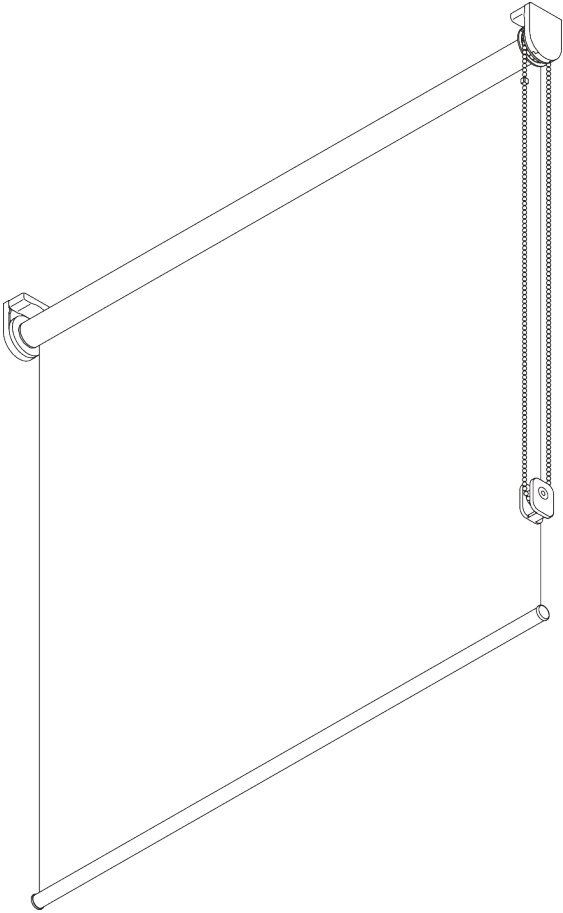

SG 4905

PRODUCT INFORMATION

- **Operation:** chain
- **Range:** S
- **Fitting:** ceiling, wall, recess
- **Colours:** 20 colours plus silver
- **Fabrics:** refer to Silent Gliss fabric collection

Features:

- Stainless steel bead chain
- Click-in brackets

SYSTEM SPECIFICATIONS

A. SYSTEM DIMENSIONS

1.6 m

25 cm

3 m

4.8 m²

1.3 kg

Recommended width /
height ratio
max. 1:3

Maximum system drop

Wall fitting (system drop on window side)

Fabric thickness	mm	0.15	0.20	0.25	0.30	0.35	0.40	0.45	0.50	0.55
Max. system drop	cm	300	300	300	300	290	260	240	210	190