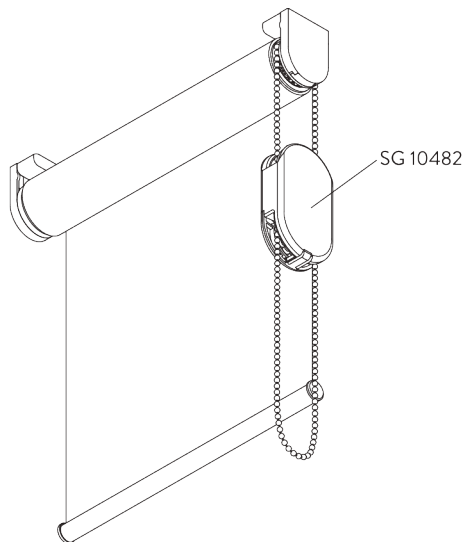

C. CHILD SAFETY DEVICE

The child safety device SG 10482 releases the chain should the pulling force exceed 6 kg.

Note:

System to be installed so chain loop of child safety device ends at least 60 cm above floor.