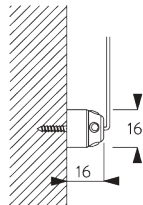

- Stainless steel bead chain
- Click-in brackets

SYSTEM SPECIFICATIONS

A. SYSTEM DIMENSIONS

1.6 m

25 cm

3 m

4.8 m²

1.3 kg

SG 10680
Bracket

SG 10683
Bracket cover

SG 10684
Cover

**E. FITTING WITH
SIDE GUIDE
OPTION**

Single system

Double system (side-by-side installation)

SG 8235
Side guide wire base short

SG 8236
Side guide wire base long

SG 8237
Side guide wire holder

SG 8249
Side guide device

SG 10643
Side guide wire \varnothing 1.3 mm x 4.2 m

SG 10669
Side guide double base long

SG 10673
Side guide double base short

SG 10676
Device

SG 10686
Side guide end cover