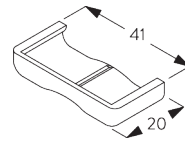

FITTING

A. FITTING INFORMATION

For detailed fitting information, visit the Silent Gliss website, login section.

Fixing points

B. CEILING FITTING

SG 10679
Bracket

SG 10680
Bracket

SG 10683
Bracket cover

SG 10684
Cover

C. WALL FITTING

SG 10679
Bracket

SG 10680
Bracket

SG 10683
Bracket cover

SG 10684
Cover

D. RECESS FITTING

SG 10679
Bracket

SG 10680
Bracket

SG 10683
Bracket cover

SG 10684
Cover

**E. FITTING WITH
SIDE GUIDE
OPTION**

Single system

Double system (side-by-side installation)

SG 8235
Side guide wire base short

SG 8236
Side guide wire base long