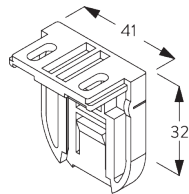

FITTING

A. FITTING INFORMATION

For detailed fitting information, visit the Silent Gliss website, login section.

Fixing points

B. CEILING FITTING

SG 10679
Bracket

SG 10680
Bracket

SG 10683
Bracket cover

SG 10684
Cover

C. WALL FITTING

SG 10679
Bracket

SG 10680
Bracket

SG 10683
Bracket cover

SG 10684
Cover

D. RECESS FITTING

SG 10679
Bracket

SG 10680
Bracket

SG 10683
Bracket cover

SG 10684
Cover

**E. FITTING WITH
SIDE GUIDE
OPTION**

Single system

Double system (side-by-side installation)

SG 8235
Side guide wire base short

SG 8236
Side guide wire base long