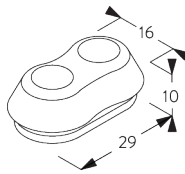

SG 10680
Bracket

SG 10683
Bracket cover

SG 10684
Cover

**E. FITTING WITH
SIDE GUIDE
OPTION**

Single system

Double system (side-by-side installation)

SG 8235
Side guide wire base short

SG 8236
Side guide wire base long

SG 8237
Side guide wire holder

SG 8249
Side guide device

SG 10643
Side guide wire \varnothing 1.3 mm x 4.2 m

SG 10669
Side guide double base long

SG 10673
Side guide double base short

SG 10676
Device

SG 10686
Side guide end cover

SG 10701
Side guide double wire holder

SG 10706
Side guide wire \varnothing 1.3 mm x 2.6 m

SYSTEM OPTIONS

A. FABRIC ROLL-OFF

A: Fabric roll-off window side (standard)
B: Fabric roll-off room side (option)