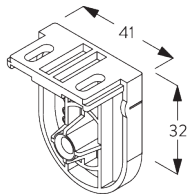

FITTING

A. FITTING INFORMATION

For detailed fitting information, visit the Silent Gliss website, login section.

Fixing points

B. CEILING FITTING

SG 10679
Bracket

SG 10680
Bracket

SG 10683
Bracket cover

SG 10684
Cover

C. WALL FITTING

SG 10679
Bracket

SG 10680
Bracket

SG 10683
Bracket cover

SG 10684
Cover

D. RECESS FITTING

SG 10679
Bracket

SG 10680
Bracket

SG 10683
Bracket cover

SG 10684
Cover

**E. FITTING WITH
SIDE GUIDE
OPTION**

Single system

Double system (side-by-side installation)

SG 8235
Side guide wire base short

SG 8236
Side guide wire base long

SG 8237
Side guide wire holder

SG 8249
Side guide device

SG 10643
Side guide wire \varnothing 1.3 mm x 4.2 m

SG 10669
Side guide double base long

SG 10673
Side guide double base short

SG 10676
Device

SG 10686
Side guide end cover