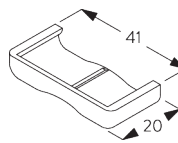

FITTING

A. FITTING INFORMATION

For detailed fitting information, visit the Silent Gliss website, login section.

Fixing points

B. CEILING FITTING

SG 10679
Bracket

SG 10680
Bracket

SG 10683
Bracket cover

SG 10684
Cover

C. WALL FITTING

SG 10679
Bracket

SG 10680
Bracket

SG 10683
Bracket cover

SG 10684
Cover

D. RECESS FITTING

SG 10679
Bracket

SG 10680
Bracket

SG 10683
Bracket cover

SG 10684
Cover

**E. FITTING WITH
SIDE GUIDE
OPTION**

Single system

Double system (side-by-side installation)

SG 8235
Side guide wire base short

SG 8236
Side guide wire base long