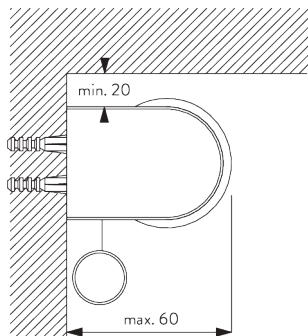

C. WALL FITTING

SG 10683
Bracket cover