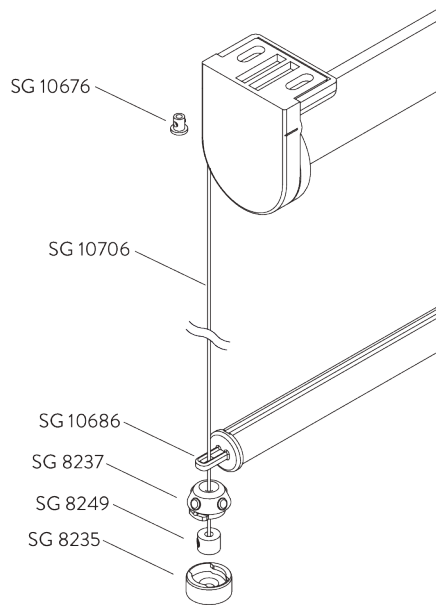

- Stainless steel bead chain
- Click-in brackets

SYSTEM SPECIFICATIONS

A. SYSTEM DIMENSIONS

1.6 m

25 cm

3 m

4.8 m²

1.3 kg

SG 8237
Side guide wire holder

SG 8249
Side guide device

SG 10643
Side guide wire \varnothing 1.3 mm x 4.2 m

SG 10669
Side guide double base long

SG 10673
Side guide double base short

SG 10676
Device

SG 10686
Side guide end cover

SG 10701
Side guide double wire holder

SG 10706
Side guide wire \varnothing 1.3 mm x 2.6 m

SYSTEM OPTIONS

A. FABRIC ROLL-OFF

A: Fabric roll-off window side (standard)
B: Fabric roll-off room side (option)

B. SIDE GUIDES

Additional parts:

- 2x SG 8235 Side guide wire base short
- 2x SG 8237 Side guide wire holder
- 2x SG 8249 Side guide device
- 2x SG 10676 Device
- 2x SG 10686 Side guide end cover
- 2x SG 10706 Side guide wire $\varnothing 1.3 \text{ mm} \times 2.6 \text{ m}$