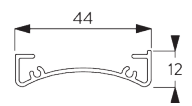

SG 10534
Installation profile