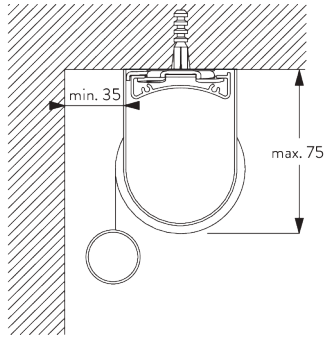

Features:

- Stainless steel bead chain
- Identical (left / right) metal click-in brackets
- Installation profile

SYSTEM SPECIFICATIONS

A. SYSTEM DIMENSIONS

1.8 m

50 cm

2.8 m

5 m²

2.5 kg

Recommended width /
height ratio
max. 1:3

B. PROFILE

Profile information

SG 4227
Tube ø 32 mm

SG 10872
Bottom bar

SG 10534
Installation profile

C. HOW TO MEASURE

FITTING

A. FITTING INFORMATION

For detailed fitting information, visit the [Silent Gliss website](#).

Fixing points

Brackets (wall / ceiling)

Installation profile SG 10534 (wall / ceiling)

B. CEILING FITTING

Brackets SG 10873

Installation profile SG 10534, brackets SG 1198 and clamps SG 3033 or SG 3044

Installation profile SG 10534, brackets SG 1198 and click bracket SG 10539

SG 3033
Clamp

SG 3044
Clamp

SG 10534
Installation profile