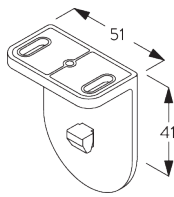

Features:

- Stainless steel bead chain
- Identical (left / right) metal click-in brackets
- Installation profile

SYSTEM SPECIFICATIONS

A. SYSTEM DIMENSIONS

1.8 m

50 cm

2.8 m

5 m²

FITTING

A. FITTING INFORMATION

For detailed fitting information, visit the [Silent Gliss website](#).

Fixing points

Brackets (wall / ceiling)

Installation profile SG 10534 (wall / ceiling)

B. CEILING FITTING

Brackets SG 10873

Installation profile SG 10534, brackets SG 1198 and clamps SG 3033 or SG 3044

Installation profile SG 10534, brackets SG 1198 and click bracket SG 10539

SG 3033
Clamp

SG 3044
Clamp

SG 10534
Installation profile

SG 10539
Bracket

SG 10574
Bracket cover

SG 10873
Bracket

SG 1198
Bracket

C. WALL FITTING

Brackets SG 10873

Installation profile SG 10534, brackets SG 11198 and clamps SG 3033 or SG 3044

Installation profile SG 10534, brackets SG 11198 and click bracket SG 10539