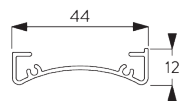

Features:

- Stainless steel bead chain
- Identical (left / right) metal click-in brackets
- Installation profile

SYSTEM SPECIFICATIONS

A. SYSTEM DIMENSIONS

1.8 m

50 cm

2.8 m

5 m²

SG 3033
Clamp

SG 3044
Clamp

SG 10539
Bracket

SG 10534
Installation profile

SG 10574
Bracket cover

SG 10873
Bracket

SG 11198
Bracket

D. RECESS FITTING

Brackets SG 10873

Installation profile SG 10534, brackets SG 11198 and clamps SG 3033 or SG 3044

Installation profile SG 10534, brackets SG 11198 and click bracket SG 10539

SG 3033
Clamp

SG 3044
Clamp

SG 10534
Installation profile