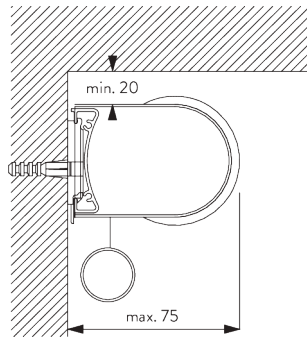

Features:

- Stainless steel bead chain
- Identical (left / right) metal click-in brackets
- Installation profile

SYSTEM SPECIFICATIONS

A. SYSTEM DIMENSIONS

1.8 m

50 cm

2.8 m

5 m²

Brackets SG 10873

Installation profile SG 10534, brackets SG 1198 and clamps SG 3033 or SG 3044

Installation profile SG 10534, brackets SG 1198 and click bracket SG 10539

SG 3033
Clamp

SG 3044
Clamp

SG 10534
Installation profile

SG 10539
Bracket

SG 10574
Bracket cover

SG 10873
Bracket

SG 1198
Bracket

C. WALL FITTING

Brackets SG 10873

Installation profile SG 10534, brackets SG 11198 and clamps SG 3033 or SG 3044

Installation profile SG 10534, brackets SG 11198 and click bracket SG 10539

SG 3033
Clamp

SG 3044
Clamp

SG 10539
Bracket

SG 10534
Installation profile

SG 10574
Bracket cover

SG 10873
Bracket

SG 11198
Bracket

D. RECESS FITTING