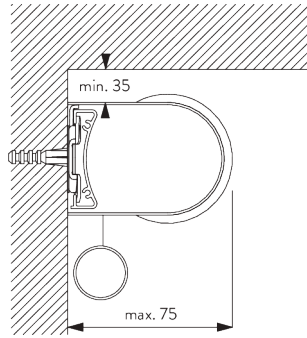

Features:

- Stainless steel bead chain
- Identical (left / right) metal click-in brackets
- Installation profile

SYSTEM SPECIFICATIONS

A. SYSTEM DIMENSIONS

1.8 m

50 cm

2.8 m

5 m²

Brackets SG 10873

Installation profile SG 10534, brackets SG 1198 and clamps SG 3033 or SG 3044

Installation profile SG 10534, brackets SG 1198 and click bracket SG 10539

SG 3033
Clamp

SG 3044
Clamp

SG 10534
Installation profile

SG 10539
Bracket

SG 10574
Bracket cover

SG 10873
Bracket

SG 1198
Bracket

C. WALL FITTING

Brackets SG 10873

Installation profile SG 10534, brackets SG 11198 and clamps SG 3033 or SG 3044

Installation profile SG 10534, brackets SG 11198 and click bracket SG 10539

SG 3033
Clamp

SG 3044
Clamp

SG 10539
Bracket

SG 10534
Installation profile

SG 10574
Bracket cover

SG 10873
Bracket

SG 11198
Bracket

D. RECESS FITTING