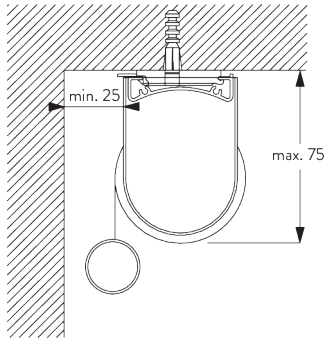

Features:

- Stainless steel bead chain
- Identical (left / right) metal click-in brackets
- Installation profile

SYSTEM SPECIFICATIONS

A. SYSTEM DIMENSIONS

1.8 m

50 cm

2.8 m

5 m²

FITTING

A. FITTING INFORMATION

For detailed fitting information, visit the [Silent Gliss website](#).

Fixing points

Brackets (wall / ceiling)

Installation profile SG 10534 (wall / ceiling)

B. CEILING FITTING

Brackets SG 10873

Installation profile SG 10534, brackets SG 1198 and clamps SG 3033 or SG 3044

Installation profile SG 10534, brackets SG 1198 and click bracket SG 10539

SG 3033
Clamp

SG 3044
Clamp

SG 10534
Installation profile