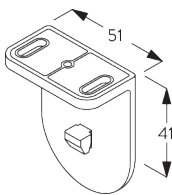

SG 10873
Bracket