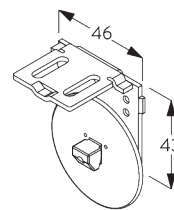

Features:

- Stainless steel bead chain
- Identical (left / right) metal click-in brackets
- Installation profile

SYSTEM SPECIFICATIONS

A. SYSTEM DIMENSIONS

1.8 m

50 cm

2.8 m

5 m²

SG 10539
Bracket

SG 10574
Bracket cover

SG 10873
Bracket

SG 1198
Bracket

C. WALL FITTING

Brackets SG 10873

Installation profile SG 10534, brackets SG 11198 and clamps SG 3033 or SG 3044

Installation profile SG 10534, brackets SG 11198 and click bracket SG 10539

SG 3033
Clamp

SG 3044
Clamp

SG 10539
Bracket

SG 10534
Installation profile

SG 10574
Bracket cover

SG 10873
Bracket

SG 11198
Bracket

D. RECESS FITTING

Brackets SG 10873

Installation profile SG 10534, brackets SG 11198 and clamps SG 3033 or SG 3044

Installation profile SG 10534, brackets SG 11198 and click bracket SG 10539

SG 3033
Clamp

SG 3044
Clamp

SG 10534
Installation profile