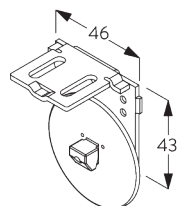

SG 11198
Bracket