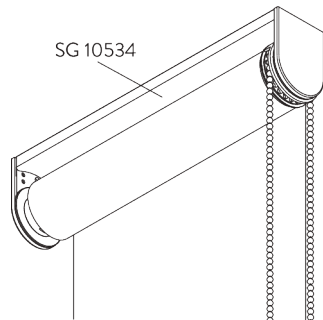

Features:

- Stainless steel bead chain
- Identical (left / right) metal click-in brackets
- Installation profile

SYSTEM SPECIFICATIONS

A. SYSTEM DIMENSIONS

1.8 m

50 cm

2.8 m

5 m²

Brackets SG 10873

Installation profile SG 10534, brackets SG 11198 and clamps SG 3033 or SG 3044

Installation profile SG 10534, brackets SG 11198 and click bracket SG 10539

SG 3033
Clamp

SG 3044
Clamp

SG 10534
Installation profile

SG 10539
Bracket

SG 10574
Bracket cover

SG 10873
Bracket

SG 11198
Bracket

SYSTEM OPTIONS

A. FABRIC ROLL-OFF

A: Fabric roll-off window side (standard)
B: Fabric roll-off room side (option)

B. INSTALLATION PROFILE

PARTS

A. STANDARD PARTS

SG 4226

Double tape 30 mm

SG 4227

Tube ø 32 mm

SG 4234

PVC strip 12 mm