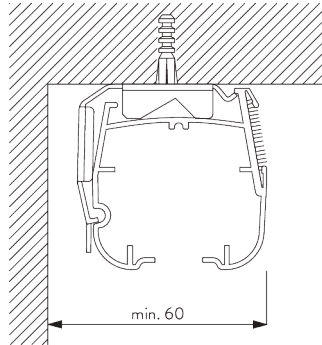

- 4-to-1 gear drive
- Stainless steel bead chain
- Enclosed headrail
- Integrated magnetic child safety end-set

SYSTEM SPECIFICATIONS

A. SYSTEM DIMENSIONS

3 m

60 cm

3.4 m

10 m²

4 kg

B. PROFILE

Profile information

SG 2301
Velcro profile

SG 2309
Shaft

SG 2004
Bottom bar 20x7 mm

SG 2135
Rod steel ø 3 mm

SG 2137
Rod fiberglass ø 4 mm

C. HOW TO MEASURE

Breakaway child safety chain drive SG 2307

A: System width
B: System height
C: Chain height

FITTING

A. FITTING INFORMATION

For detailed fitting information, visit the Silent Gliss website.

Fixing points

B. CEILING FITTING

Bracket SG 2302

SG 2302
Bracket

Bracket SG 2346

SG 2346
Bracket

C. WALL FITTING

Smart Fix

Smart Fix SG 11200 - SG 11205 and bracket SG 2302:
Screw SG 10395 (M4x6) needed.

Square Smart Fix SG 11210 - SG 11215 and bracket SG 2302:
Screw SG 10395 (M4x6) needed.