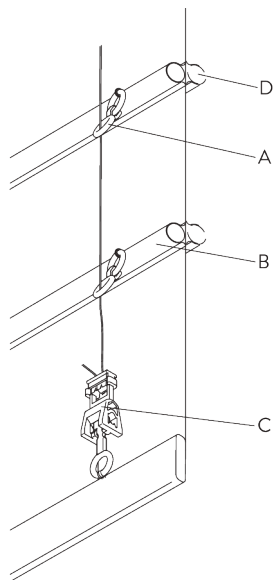

SG 11154
Universal Smart Fix 120 mm

SG 11155
Universal Smart Fix 150 mm

SG 11156
Universal Smart Fix 200 mm

SYSTEM OPTIONS

A. FABRIC MAKE-UP

Type A (standard)

- A: Loop tape SG 3074
- B: Child safety hook set SG 3164
- C: Hollow hem
- D: Bottom bar SG 2004
- E: Child safety: max. distance 200 mm

Type B (rod)

- A: Hollow hem
- B: Child safety eyelet hard fold SG 3069
- C: Rod SG 2135
- D: Child safety hook set SG 3164

Type C (rod)

- A: Child safety eyelet set SG 3161
- B: Rod SG 2135 / SG 2137
- C: Child safety hook set SG 3164
- D: Option: rod SG 2135 / SG 2137 can be installed to room side

PARTS

A. STANDARD PARTS

	SG 2004 Bottom bar 20x7 mm
	SG 2301 Velcro profile
	SG 2307 Child safety chain drive set 4:1
	SG 2308 Cord drum with lift cord
	SG 2309 Shaft
	SG 2311 Bead chain metal ø 4.5 mm
	SG 2539 Tape
	SG 3164 Child safety hook set