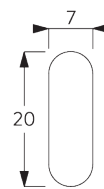

- 4-to-1 gear drive
- Stainless steel bead chain
- Enclosed headrail
- Integrated magnetic child safety end-set

SYSTEM SPECIFICATIONS

A. SYSTEM DIMENSIONS

3 m

60 cm

3.4 m

10 m²

4 kg

B. PROFILE

Profile information

SG 2301
Velcro profile

SG 2309
Shaft

SG 2004
Bottom bar 20x7 mm

SG 2135
Rod steel ø 3 mm

SG 2137
Rod fiberglass ø 4 mm

C. HOW TO MEASURE

Breakaway child safety chain drive SG 2307

A: System width
B: System height
C: Chain height

FITTING

A. FITTING INFORMATION

For detailed fitting information, visit the Silent Gliss website.

Fixing points

B. CEILING FITTING