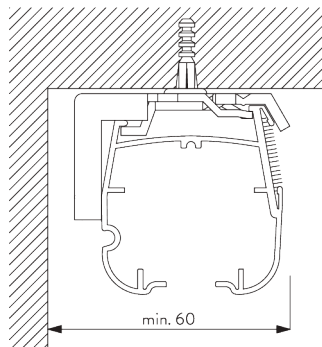

- 4-to-1 gear drive
- Stainless steel bead chain
- Enclosed headrail
- Integrated magnetic child safety end-set

SYSTEM SPECIFICATIONS

A. SYSTEM DIMENSIONS

3 m

60 cm

3.4 m

10 m²

4 kg

B. PROFILE

Profile information

SG 2301
Velcro profile

SG 2309
Shaft

SG 2004
Bottom bar 20x7 mm

SG 2135
Rod steel ø 3 mm

SG 2137
Rod fiberglass ø 4 mm

C. HOW TO MEASURE

Breakaway child safety chain drive SG 2307

A: System width
B: System height
C: Chain height

FITTING

A. FITTING INFORMATION

For detailed fitting information, visit the Silent Gliss website.

Fixing points

B. CEILING FITTING

Bracket SG 2302

SG 2302
Bracket

Bracket SG 2346

SG 2346
Bracket

C. WALL FITTING

Smart Fix

Smart Fix SG 11200 - SG 11205 and bracket SG 2302:
Screw SG 10395 (M4x6) needed.

Square Smart Fix SG 11210 - SG 11215 and bracket SG 2302:
Screw SG 10395 (M4x6) needed.