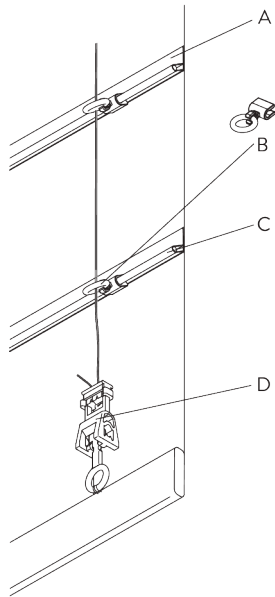

SG 11154
Universal Smart Fix 120 mm

SG 11155
Universal Smart Fix 150 mm

SG 11156
Universal Smart Fix 200 mm

SYSTEM OPTIONS

A. FABRIC MAKE-UP

Type A (standard)

- A: Loop tape SG 3074
- B: Child safety hook set SG 3164
- C: Hollow hem
- D: Bottom bar SG 2004
- E: Child safety: max. distance 200 mm

Type B (rod)

- A: Hollow hem
- B: Child safety eyelet hard fold SG 3069
- C: Rod SG 2135
- D: Child safety hook set SG 3164

Type C (rod)

- A: Child safety eyelet set SG 3161
- B: Rod SG 2135 / SG 2137
- C: Child safety hook set SG 3164
- D: Option: rod SG 2135 / SG 2137 can be installed to room side

PARTS

A. STANDARD PARTS

	SG 2004 Bottom bar 20x7 mm
	SG 2301 Velcro profile
	SG 2307 Child safety chain drive set 4:1
	SG 2308 Cord drum with lift cord
	SG 2309 Shaft
	SG 2311 Bead chain metal ø 4.5 mm
	SG 2539 Tape
	SG 3164 Child safety hook set