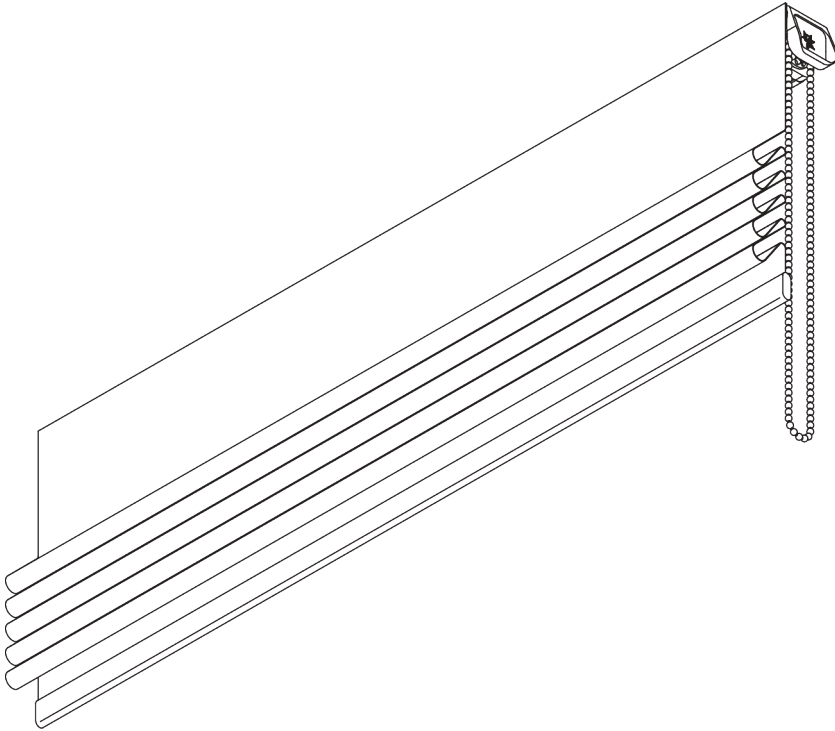

SG 2305

PRODUCT INFORMATION

- **Operation:** chain
- **Range:** S - M
- **Fitting:** ceiling, wall
- **Colours:** white RAL 9016, black RAL 9005
- **Fabrics:** refer to Silent Gliss fabric collection

Features:

- 4-to-1 gear drive
- Stainless steel bead chain
- Enclosed headrail
- Integrated magnetic child safety end-set

SYSTEM SPECIFICATIONS

A. SYSTEM DIMENSIONS

3 m

60 cm

3.4 m

10 m²

4 kg

B. PROFILE

Profile information

SG 2301
Velcro profile

SG 2309
Shaft

SG 2004
Bottom bar 20x7 mm

SG 2135
Rod steel ø 3 mm

SG 2137
Rod fiberglass ø 4 mm

C. HOW TO MEASURE