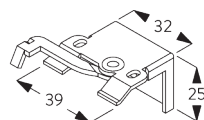

- 4-to-1 gear drive
- Stainless steel bead chain
- Enclosed headrail
- Integrated magnetic child safety end-set

SYSTEM SPECIFICATIONS

A. SYSTEM DIMENSIONS

3 m

60 cm

3.4 m

10 m²

4 kg

B. PROFILE

Profile information

SG 2301
Velcro profile

SG 2309
Shaft

SG 2004
Bottom bar 20x7 mm

SG 2135
Rod steel ø 3 mm

SG 2137
Rod fiberglass ø 4 mm

C. HOW TO MEASURE

Breakaway child safety chain drive SG 2307

A: System width
B: System height
C: Chain height

FITTING

A. FITTING INFORMATION

For detailed fitting information, visit the Silent Gliss website.

Fixing points

B. CEILING FITTING

Bracket SG 2302

SG 2302
Bracket

Bracket SG 2346

SG 2346
Bracket

C. WALL FITTING

Smart Fix

Smart Fix SG 11200 - SG 11205 and bracket SG 2302:
Screw SG 10395 (M4x6) needed.

Square Smart Fix SG 11210 - SG 11215 and bracket SG 2302:
Screw SG 10395 (M4x6) needed.