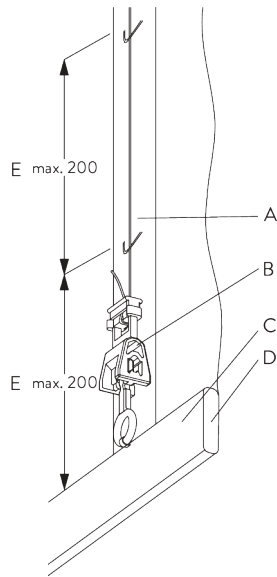

SG 11154
Universal Smart Fix 120 mm

SG 11155
Universal Smart Fix 150 mm

SG 11156
Universal Smart Fix 200 mm

SYSTEM OPTIONS

A. FABRIC MAKE-UP

Type A (standard)

- A: Loop tape SG 3074
- B: Child safety hook set SG 3164
- C: Hollow hem
- D: Bottom bar SG 2004
- E: Child safety: max. distance 200 mm

Type B (rod)

- A: Hollow hem
- B: Child safety eyelet hard fold SG 3069
- C: Rod SG 2135
- D: Child safety hook set SG 3164

Type C (rod)

- A: Child safety eyelet set SG 3161
- B: Rod SG 2135 / SG 2137
- C: Child safety hook set SG 3164
- D: Option: rod SG 2135 / SG 2137 can be installed to room side

PARTS

A. STANDARD PARTS

	SG 2004 Bottom bar 20x7 mm
	SG 2301 Velcro profile
	SG 2307 Child safety chain drive set 4:1
	SG 2308 Cord drum with lift cord
	SG 2309 Shaft
	SG 2311 Bead chain metal ø 4.5 mm
	SG 2539 Tape
	SG 3164 Child safety hook set