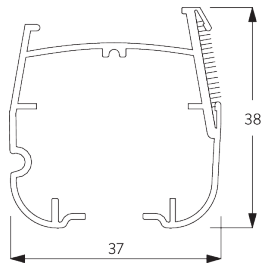

- 4-to-1 gear drive
- Stainless steel bead chain
- Enclosed headrail
- Integrated magnetic child safety end-set

SYSTEM SPECIFICATIONS

A. SYSTEM DIMENSIONS

3 m

60 cm

3.4 m

10 m²

4 kg

B. PROFILE

Profile information

SG 2301
Velcro profile

SG 2309
Shaft

SG 2004
Bottom bar 20x7 mm

SG 2135
Rod steel ø 3 mm

SG 2137
Rod fiberglass ø 4 mm

C. HOW TO MEASURE