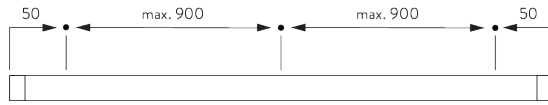

- 4-to-1 gear drive
- Stainless steel bead chain
- Enclosed headrail
- Integrated magnetic child safety end-set

SYSTEM SPECIFICATIONS

A. SYSTEM DIMENSIONS

3 m

60 cm

3.4 m

10 m²

4 kg

B. PROFILE

Profile information

SG 2301
Velcro profile

SG 2309
Shaft

SG 2004
Bottom bar 20x7 mm

SG 2135
Rod steel ø 3 mm

SG 2137
Rod fiberglass ø 4 mm

C. HOW TO MEASURE

Breakaway child safety chain drive SG 2307

A: System width
B: System height
C: Chain height

FITTING

A. FITTING INFORMATION

For detailed fitting information, visit the Silent Gliss website.

Fixing points

B. CEILING FITTING

Bracket SG 2302

SG 2302
Bracket

Bracket SG 2346

SG 2346
Bracket

C. WALL FITTING

Smart Fix

Smart Fix SG 11200 - SG 11205 and bracket SG 2302:
Screw SG 10395 (M4x6) needed.

Square Smart Fix SG 11210 - SG 11215 and bracket SG 2302:
Screw SG 10395 (M4x6) needed.