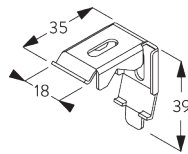

- 4-to-1 gear drive
- Stainless steel bead chain
- Enclosed headrail
- Integrated magnetic child safety end-set

SYSTEM SPECIFICATIONS

A. SYSTEM DIMENSIONS

3 m

60 cm

3.4 m

10 m²

4 kg

B. PROFILE

Profile information

SG 2301
Velcro profile

SG 2309
Shaft

SG 2004
Bottom bar 20x7 mm

SG 2135
Rod steel ø 3 mm

SG 2137
Rod fiberglass ø 4 mm

C. HOW TO MEASURE

Breakaway child safety chain drive SG 2307

A: System width
B: System height
C: Chain height

FITTING

A. FITTING INFORMATION

For detailed fitting information, visit the Silent Gliss website.

Fixing points

B. CEILING FITTING

Bracket SG 2302

SG 2302
Bracket

Bracket SG 2346

SG 2346
Bracket

C. WALL FITTING

Smart Fix

Smart Fix SG 11200 - SG 11205 and bracket SG 2302:
Screw SG 10395 (M4x6) needed.

Square Smart Fix SG 11210 - SG 11215 and bracket SG 2302:
Screw SG 10395 (M4x6) needed.