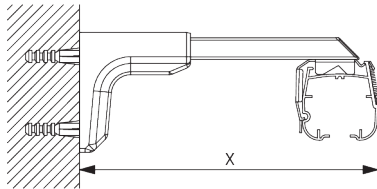

- 4-to-1 gear drive
- Stainless steel bead chain
- Enclosed headrail
- Integrated magnetic child safety end-set

SYSTEM SPECIFICATIONS

A. SYSTEM DIMENSIONS

3 m

60 cm

3.4 m

10 m²

4 kg

B. PROFILE

Profile information

SG 2301
Velcro profile

SG 2309
Shaft

SG 2004
Bottom bar 20x7 mm

SG 2135
Rod steel ø 3 mm

SG 2137
Rod fiberglass ø 4 mm

C. HOW TO MEASURE

Bracket SG 2302

SG 2302
Bracket

Bracket SG 2346

SG 2346
Bracket

C. WALL FITTING

Smart Fix

Smart Fix SG 11200 - SG 11205 and bracket SG 2302:
Screw SG 10395 (M4x6) needed.

Square Smart Fix SG 11210 - SG 11215 and bracket SG 2302:
Screw SG 10395 (M4x6) needed.

Universal Smart Fix SG 11154 - SG 11156 and bracket SG 2302:
Screw SG 10492 (M4x8) needed.

Smart Fix	X mm
SG 11200 / SG 11210	71-79
SG 11201 / SG 11211	91-99
SG 11202 / SG 11212	111-119
SG 11203 / SG 11213	131-139
SG 11204 / SG 11214	161-169
SG 11205 / SG 11215	211-219
SG 11154	126-152
SG 11155	156-182
SG 11156	206-232