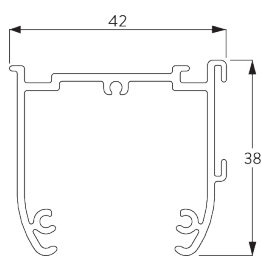

SYSTEM SPECIFICATIONS

A. SYSTEM DIMENSIONS

3 m

60 cm

3 m

9 m²

2.5 kg

B. PROFILE

Profile information

SG 2321
Profile

SG 8214
Profile ø 18 mm

SG 2004
Bottom bar 20x7 mm

SG 2135
Rod steel ø 3 mm

SG 2137
Rod fiberglass ø 4 mm

C. HOW TO MEASURE

- A: System width
- B: System height
- C: Chain height
- D: Safety retainer SG 10731 min. 150 cm above floor