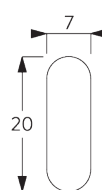

SYSTEM SPECIFICATIONS

A. SYSTEM DIMENSIONS

3 m

60 cm

3 m

9 m²

2.5 kg

B. PROFILE

Profile information

SG 2321
Profile

SG 8214
Profile ø 18 mm

SG 2004
Bottom bar 20x7 mm

SG 2135
Rod steel ø 3 mm

SG 2137
Rod fiberglass ø 4 mm

C. HOW TO MEASURE

- A: System width
- B: System height
- C: Chain height
- D: Safety retainer SG 10731 min. 150 cm above floor