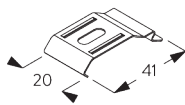

SG 2616
Bracket

SG 10395
Pan head screw M4x6

SG 10492
Pan head screw M4x8