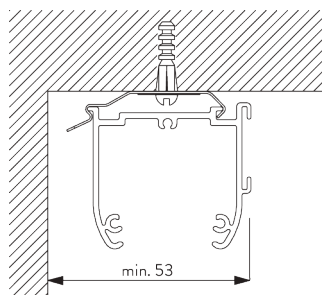

FITTING

A. FITTING INFORMATION

Fixing points

For detailed fitting information, visit the Silent Gliss website.

B. CEILING FITTING

Bracket SG 2616

SG 2616
Bracket

C. WALL FITTING

Smart Fix

Smart Fix SG 11200 - SG 11205 and bracket SG 2616:
Screw SG 10395 (M4x6) needed.

Square Smart Fix SG 11210 - SG 11215 and bracket SG 2616:
Screw SG 10395 (M4x6) needed.

Universal Smart Fix SG 11154 - SG 11156 and bracket SG 2616:
Screw SG 10492 (M4x8) needed.