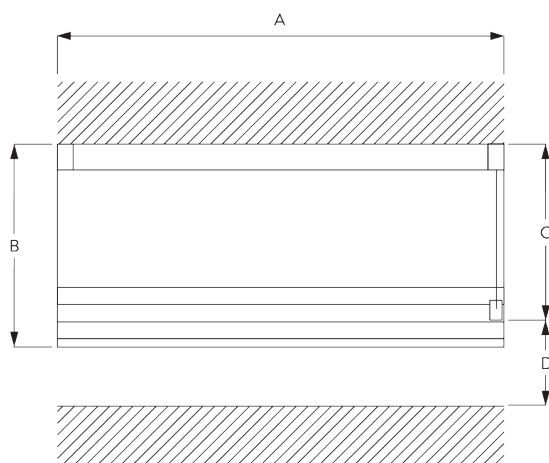

SYSTEM SPECIFICATIONS

A. SYSTEM DIMENSIONS

3 m

60 cm

3 m

9 m²

2.5 kg

B. PROFILE

Profile information

SG 2321
Profile

SG 8214
Profile ø 18 mm

SG 2004
Bottom bar 20x7 mm

SG 2135
Rod steel ø 3 mm

SG 2137
Rod fiberglass ø 4 mm

C. HOW TO MEASURE

- A: System width
- B: System height
- C: Chain height
- D: Safety retainer SG 10731 min. 150 cm above floor

D. SPECIFICATION

TEXT

EN

Silent Gliss SG 2320 Chain Operated Roman Blind Headrail System. Comprises headrail SG 2321 made to measure and powder coated in white. Profile SG 8214 with cord holder SG 2323 and detachable cord lock SG 2322 for easy dismantling when washing the fabric. Cord SG 2216 and metal bead chain SG 4845. Top fix using clip bracket SG 2616. Wall fix with SG Smart Fix and SG 2616/SG 2643 at max. 90cm between fixing points. Fabric to be attached to headrail profile using loop tape. Fabric make up according to type A-D in the system description. For hardfold, the curtain should be delivered with rods SG2144 / SG 2135 / SG 2135. Child Safety components included, compliant to Child Safety Legislation EN 13120. Fabric to be chosen from the Silent Gliss fabric range, Price Groups 1-4.