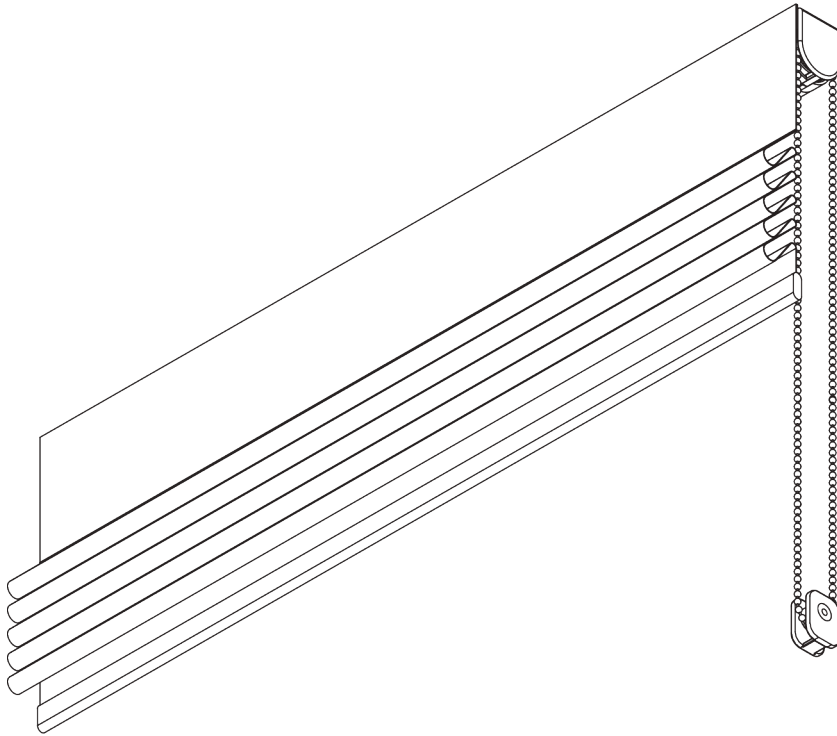

SG 2320

PRODUCT INFORMATION

- **Operation:** chain
- **Range:** S - M
- **Fitting:** ceiling, wall
- **Colours:** white RAL 9016
- **Fabrics:** refer to Silent Gliss fabric collection

Features:

- 1-to-1 gear drive
- Stainless steel bead chain
- Enclosed headrail

SYSTEM SPECIFICATIONS

A. SYSTEM DIMENSIONS

3 m

60 cm

3 m

9 m²

2.5 kg

B. PROFILE

Profile information

SG 2321
Profile

SG 8214
Profile ø 18 mm

SG 2004
Bottom bar 20x7 mm

SG 2135
Rod steel ø 3 mm

SG 2137
Rod fiberglass ø 4 mm

C. HOW TO MEASURE

- A: System width
- B: System height
- C: Chain height
- D: Safety retainer SG 10731 min. 150 cm above floor

D. SPECIFICATION

TEXT

EN

Silent Gliss SG 2320 Chain Operated Roman Blind Headrail System. Comprises headrail SG 2321 made to measure and powder coated in white. Profile SG 8214 with cord holder SG 2323 and detachable cord lock SG 2322 for easy dismantling when washing the fabric. Cord SG 2216 and metal bead chain SG 4845. Top fix using clip bracket SG 2616. Wall fix with SG Smart Fix and SG 2616/SG 2643 at max. 90cm between fixing points. Fabric to be attached to headrail profile using loop tape. Fabric make up according to type A-D in the system description. For hardfold, the curtain should be delivered with rods SG2144 / SG 2135 / SG 2135. Child Safety components included, compliant to Child Safety Legislation EN 13120. Fabric to be chosen from the Silent Gliss fabric range, Price Groups 1-4.