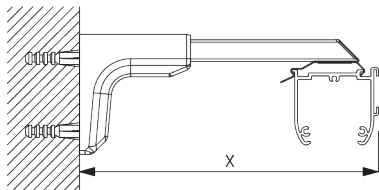

FITTING

A. FITTING INFORMATION

Fixing points

For detailed fitting information, visit the Silent Gliss website.

B. CEILING FITTING

Bracket SG 2616

SG 2616
Bracket

C. WALL FITTING

Smart Fix

Smart Fix SG 11200 - SG 11205 and bracket SG 2616:
Screw SG 10395 (M4x6) needed.

Square Smart Fix SG 11210 - SG 11215 and bracket SG 2616:
Screw SG 10395 (M4x6) needed.

Universal Smart Fix SG 11154 - SG 11156 and bracket SG 2616:
Screw SG 10492 (M4x8) needed.