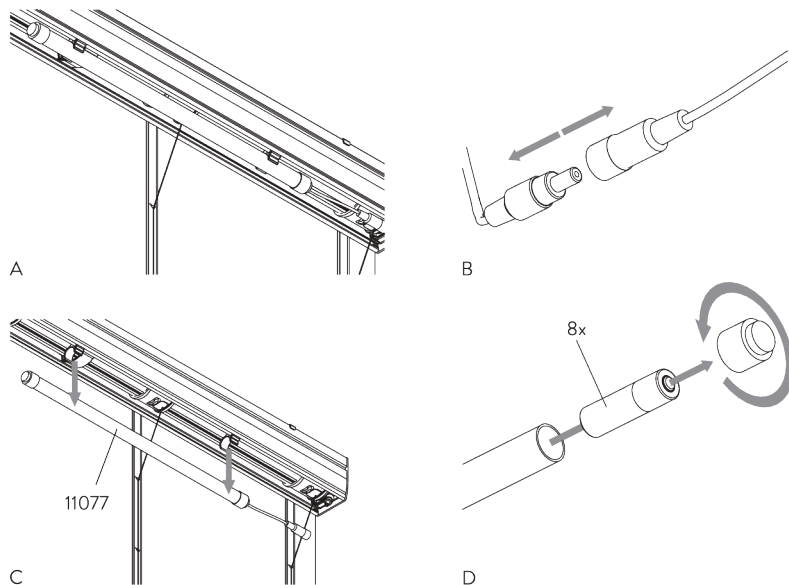

B. BATTERY EXCHANGE

MOTOR & CONTROLS

A. MOTOR FEATURES

Motor	SG 11076
Motor Features	
Soft start / stop	•
Built-in receiver	•
Electronic end-stop	•
Electronic revolution counter (unlimited revolution)	•
IP class	IP 44
Control Features	
SG Control A	•