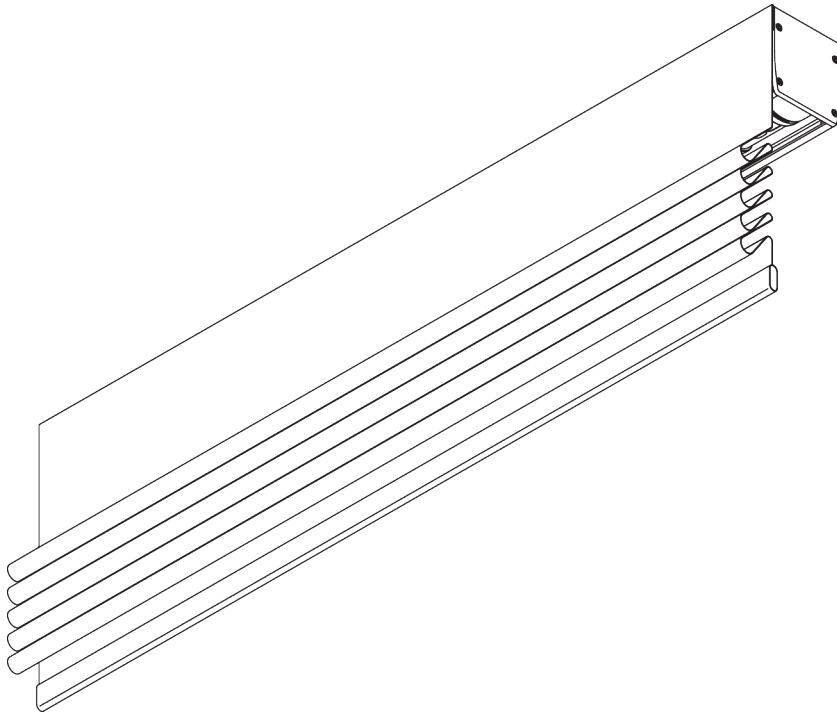

## PRODUCT INFORMATION

- **Operation:** motorised (battery operated)
- **Range:** S - M
- **Fitting:** ceiling, wall
- **Colours:** white RAL 9016
- **Fabrics:** refer to Silent Gliss fabric collection