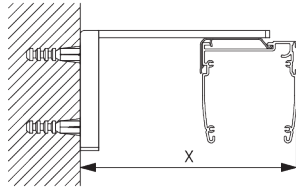

Smart Fix

Smart Fix SG 11200 - SG 11204 and bracket SG 2521:
Screw SG 10395 (M4x6) needed.