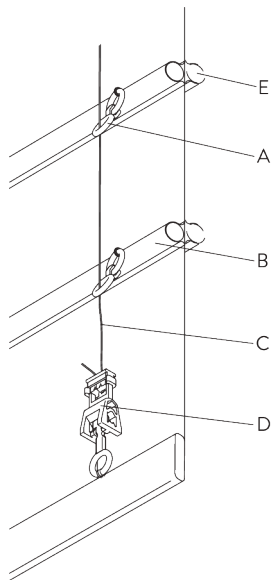

Type C

- A: Child safety eyelet set SG 3161
- B: Tube SG 2135 / SG 2137
- C: Cord SG 2216
- D: Child safety hook set SG 3164
- E: Option: tube SG 2135 / SG 2137 can be installed to room side