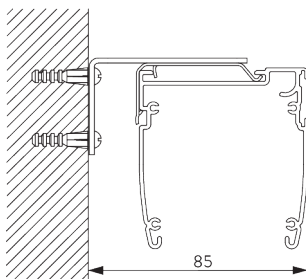

## A. FITTING INFORMATION

### Fixing points

For detailed fitting information, visit the Silent Gliss website.

**B. CEILING FITTING**

**Clamp SG 3003**

**SG 3003**

Clamp

**Bracket SG 2521**

**SG 2521**

Bracket

**C. WALL FITTING**

**Bracket SG 2363**

**SG 2363**

Bracket 68 mm