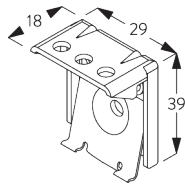

FITTING

A. FITTING INFORMATION

For detailed fitting information, visit the *Silent Gliss* website.

Fixing points

Note:

Never position the brackets SG 8201 on the take up reels.

Side-by-side fitting

Min. distance: 5 mm

B. CEILING FITTING

Bracket SG 8201

SG 8201

Bracket

C. WALL FITTING

Smart Fix

Smart Fix SG 11200 - SG 11203 and bracket SG 8201:
Screw SG 10395 (M4x6) needed.

Square Smart Fix SG 11210 - SG 11213 and bracket SG 8201:
Screw SG 10395 (M4x6) needed.

Universal Smart Fix SG 11154 - SG 11156 and bracket SG 8201:
Screw SG 10407 (M4x10) needed.

Smart Fix	X mm
SG 11200 / SG 11210	57
SG 11201 / SG 11211	77
SG 11202 / SG 11212	97
SG 11203 / SG 11213	117
SG 11154	107-135
SG 11155	137-165
SG 11156	187-215