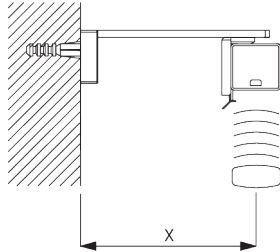

FITTING

A. FITTING INFORMATION

For detailed fitting information, visit the *Silent Gliss* website.

Fixing points

Note:

Never position the brackets SG 8201 on the take up reels.

Side-by-side fitting

Min. distance: 5 mm

B. CEILING FITTING

Bracket SG 8201

SG 8201

Bracket

C. WALL FITTING

Smart Fix

Smart Fix SG 11200 - SG 11203 and bracket SG 8201:
Screw SG 10395 (M4x6) needed.

Square Smart Fix SG 11210 - SG 11213 and bracket SG 8201:
Screw SG 10395 (M4x6) needed.

Universal Smart Fix SG 11154 - SG 11156 and bracket SG 8201:
Screw SG 10407 (M4x10) needed.

Smart Fix	X mm
SG 11200 / SG 11210	57
SG 11201 / SG 11211	77
SG 11202 / SG 11212	97
SG 11203 / SG 11213	117
SG 11154	107-135
SG 11155	137-165
SG 11156	187-215