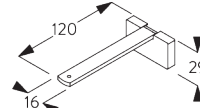

B. CEILING FITTING

Bracket SG 8201

SG 8201

Bracket

C. WALL FITTING

Smart Fix

Smart Fix SG 11200 - SG 11203 and bracket SG 8201:
Screw SG 10395 (M4x6) needed.

Square Smart Fix SG 11210 - SG 11213 and bracket SG 8201:
Screw SG 10395 (M4x6) needed.

Universal Smart Fix SG 11154 - SG 11156 and bracket SG 8201:
Screw SG 10407 (M4x10) needed.

Smart Fix	X mm
SG 11200 / SG 11210	57
SG 11201 / SG 11211	77
SG 11202 / SG 11212	97
SG 11203 / SG 11213	117
SG 11154	107-135
SG 11155	137-165
SG 11156	187-215

SG 8201
Bracket

SG 10395
Pan head screw M4x6

SG 10407
Pan head screw M4x10

SG 11200
Smart Fix 60 mm

SG 11201
Smart Fix 80 mm

SG 11202
Smart Fix 100 mm

SG 11203
Smart Fix 120 mm

SG 11210
Square Smart Fix 60 mm

SG 11211
Square Smart Fix 80 mm

SG 11212
Square Smart Fix 100 mm

SG 11213
Square Smart Fix 120 mm

SG 11154
Universal Smart Fix 120 mm

SG 11155
Universal Smart Fix 150 mm

SG 11156
Universal Smart Fix 200 mm