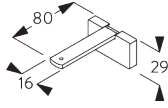

B. CEILING FITTING

Bracket SG 8201

SG 8201

Bracket

C. WALL FITTING

Smart Fix

Smart Fix SG 11200 - SG 11203 and bracket SG 8201:
Screw SG 10395 (M4x6) needed.

Square Smart Fix SG 11210 - SG 11213 and bracket SG 8201:
Screw SG 10395 (M4x6) needed.

Universal Smart Fix SG 11154 - SG 11156 and bracket SG 8201:
Screw SG 10407 (M4x10) needed.

Smart Fix	X mm
SG 11200 / SG 11210	57
SG 11201 / SG 11211	77
SG 11202 / SG 11212	97
SG 11203 / SG 11213	117
SG 11154	107-135
SG 11155	137-165
SG 11156	187-215

SG 8201
Bracket

SG 10395
Pan head screw M4x6

SG 10407
Pan head screw M4x10

SG 11200
Smart Fix 60 mm

SG 11201
Smart Fix 80 mm

SG 11202
Smart Fix 100 mm

SG 11203
Smart Fix 120 mm

SG 11210
Square Smart Fix 60 mm

SG 11211
Square Smart Fix 80 mm

SG 11212
Square Smart Fix 100 mm

SG 11213
Square Smart Fix 120 mm

SG 11154
Universal Smart Fix 120 mm

SG 11155
Universal Smart Fix 150 mm

SG 11156
Universal Smart Fix 200 mm