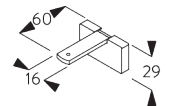

B. CEILING FITTING

Bracket SG 8201

SG 8201

Bracket

C. WALL FITTING

Smart Fix

Smart Fix SG 11200 - SG 11203 and bracket SG 8201:
Screw SG 10395 (M4x6) needed.

Square Smart Fix SG 11210 - SG 11213 and bracket SG 8201:
Screw SG 10395 (M4x6) needed.

Universal Smart Fix SG 11154 - SG 11156 and bracket SG 8201:
Screw SG 10407 (M4x10) needed.

Smart Fix	X mm
SG 11200 / SG 11210	57
SG 11201 / SG 11211	77
SG 11202 / SG 11212	97
SG 11203 / SG 11213	117
SG 11154	107-135
SG 11155	137-165
SG 11156	187-215

SG 8201
Bracket

SG 10395
Pan head screw M4x6

SG 10407
Pan head screw M4x10

SG 11200
Smart Fix 60 mm

SG 11201
Smart Fix 80 mm

SG 11202
Smart Fix 100 mm

SG 11203
Smart Fix 120 mm

SG 11210
Square Smart Fix 60 mm

SG 11211
Square Smart Fix 80 mm

SG 11212
Square Smart Fix 100 mm

SG 11213
Square Smart Fix 120 mm

SG 11154
Universal Smart Fix 120 mm

SG 11155
Universal Smart Fix 150 mm

SG 11156
Universal Smart Fix 200 mm