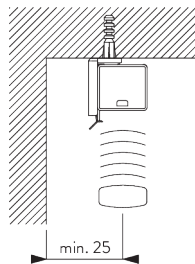

FITTING

A. FITTING INFORMATION

For detailed fitting information, visit the *Silent Gliss* website.

Fixing points

Note:

Never position the brackets SG 8201 on the take up reels.

Side-by-side fitting

Min. distance: 5 mm

B. CEILING FITTING

Bracket SG 8201

SG 8201

Bracket

C. WALL FITTING

Smart Fix

Smart Fix SG 11200 - SG 11203 and bracket SG 8201:
Screw SG 10395 (M4x6) needed.

Square Smart Fix SG 11210 - SG 11213 and bracket SG 8201:
Screw SG 10395 (M4x6) needed.