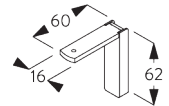

B. CEILING FITTING

Bracket SG 8201

SG 8201

Bracket

C. WALL FITTING

Smart Fix

Smart Fix SG 11200 - SG 11203 and bracket SG 8201:
Screw SG 10395 (M4x6) needed.

Square Smart Fix SG 11210 - SG 11213 and bracket SG 8201:
Screw SG 10395 (M4x6) needed.

Universal Smart Fix SG 11154 - SG 11156 and bracket SG 8201:
Screw SG 10407 (M4x10) needed.

Smart Fix	X mm
SG 11200 / SG 11210	57
SG 11201 / SG 11211	77
SG 11202 / SG 11212	97
SG 11203 / SG 11213	117
SG 11154	107-135
SG 11155	137-165
SG 11156	187-215

SG 8201
Bracket

SG 10395
Pan head screw M4x6

SG 10407
Pan head screw M4x10

SG 11200
Smart Fix 60 mm

SG 11201
Smart Fix 80 mm

SG 11202
Smart Fix 100 mm

SG 11203
Smart Fix 120 mm

SG 11210
Square Smart Fix 60 mm