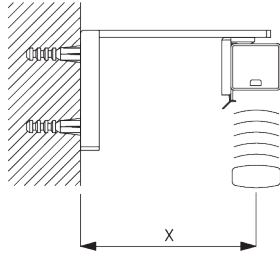

FITTING

A. FITTING INFORMATION

For detailed fitting information, visit the *Silent Gliss* website.

Fixing points

Note:

Never position the brackets SG 8201 on the take up reels.

Side-by-side fitting

Min. distance: 5 mm

B. CEILING FITTING

Bracket SG 8201

SG 8201

Bracket

C. WALL FITTING

Smart Fix

Smart Fix SG 11200 - SG 11203 and bracket SG 8201:
Screw SG 10395 (M4x6) needed.

Square Smart Fix SG 11210 - SG 11213 and bracket SG 8201:
Screw SG 10395 (M4x6) needed.

Universal Smart Fix SG 11154 - SG 11156 and bracket SG 8201:
Screw SG 10407 (M4x10) needed.

Smart Fix	X mm
SG 11200 / SG 11210	57
SG 11201 / SG 11211	77
SG 11202 / SG 11212	97
SG 11203 / SG 11213	117
SG 11154	107-135
SG 11155	137-165
SG 11156	187-215