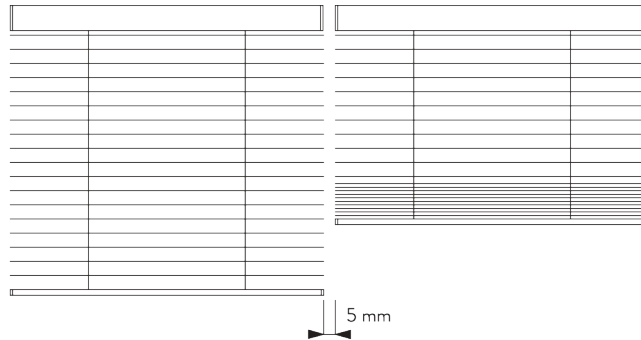

FITTING

A. FITTING INFORMATION

For detailed fitting information, visit the *Silent Gliss* website.

Fixing points

Note:

Never position the brackets SG 8201 on the take up reels.

Side-by-side fitting

Min. distance: 5 mm