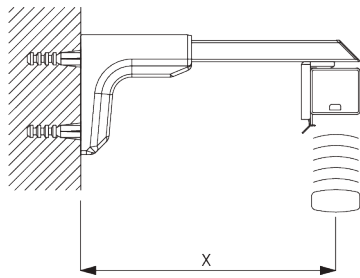

FITTING

A. FITTING INFORMATION

For detailed fitting information, visit the *Silent Gliss* website.

Fixing points

Note:

Never position the brackets SG 8201 on the take up reels.

Side-by-side fitting

Min. distance: 5 mm

B. CEILING FITTING

Bracket SG 8201

SG 8201

Bracket

C. WALL FITTING

Smart Fix

Smart Fix SG 11200 - SG 11203 and bracket SG 8201:
Screw SG 10395 (M4x6) needed.

Square Smart Fix SG 11210 - SG 11213 and bracket SG 8201:
Screw SG 10395 (M4x6) needed.

Universal Smart Fix SG 11154 - SG 11156 and bracket SG 8201:
Screw SG 10407 (M4x10) needed.

Smart Fix	X mm
SG 11200 / SG 11210	57
SG 11201 / SG 11211	77
SG 11202 / SG 11212	97
SG 11203 / SG 11213	117
SG 11154	107-135
SG 11155	137-165
SG 11156	187-215