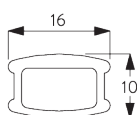

SYSTEM SPECIFICATIONS

A. SYSTEM DIMENSIONS

3 m

65 cm
(up to a height of 2 m)

80 cm
(up to a height of 3.4 m)

3.4 m

5 m²

Slat stack heights

	16 / 25 mm	X	50	100	150	200	250	300	340
			6	8	10	12	14	15	17

(cm)

B. PROFILE

Profile information

SG 8102
Profile

SG 8003
Bottom bar 16 mm

SG 8004
Bottom bar 24 mm

SG 8025
Shaft