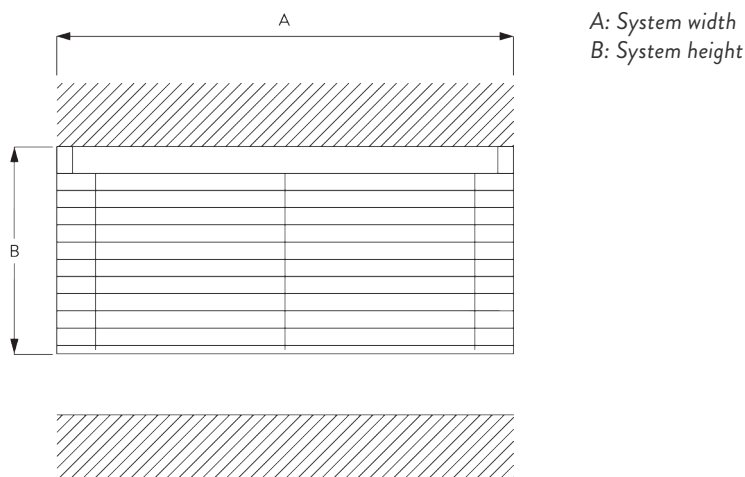

SYSTEM SPECIFICATIONS

A. SYSTEM DIMENSIONS

3 m

65 cm
(up to a height of 2 m)

80 cm
(up to a height of 3.4 m)

3.4 m

5 m²

Slat stack heights

	16 / 25 mm	X	50	100	150	200	250	300	340
			6	8	10	12	14	15	17

(cm)

B. PROFILE

Profile information

SG 8102
Profile

SG 8003
Bottom bar 16 mm

SG 8004
Bottom bar 24 mm

SG 8025
Shaft

C. HOW TO MEASURE

D. SPECIFICATION TEXT

EN

Silent Gliss SG 8250 Electrically Operated Venetian Blind. Supplied made to measure and complete comprising aluminium headrail SG 8102 incorporating a flange to minimise light ingress at top of blind. Fixed to ceiling or wall with snap on brackets SG 8201 at 800-1000 mm intervals plus one at 60 mm from each end. Operation by integrated 24 V DC motor SG 8060 controlled by fixed switch / third party control system subject to suitable interface by others / radio control systems SG 9940. All wireless controls at extra cost. Slat colour to be chosen from Silent Gliss 16/25 mm range Price Group 1-3.