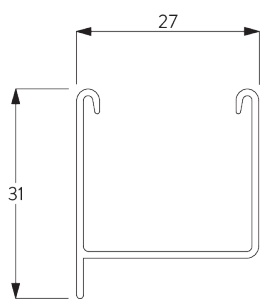

SG 8250

PRODUCT INFORMATION

- **Operation:** motorised
- **Range:** S - M
- **Fitting:** ceiling, wall
- **Colours:** refer to Silent Gliss slat collection

Features:

- Optimised light control
- Various control options
- Slat width: 25 mm (standard), 16 mm

SYSTEM SPECIFICATIONS

A. SYSTEM DIMENSIONS

3 m

65 cm
(up to a height of 2 m)

80 cm
(up to a height of 3.4 m)

3.4 m

5 m²

Slat stack heights

	16 / 25 mm	X	50	100	150	200	250	300	340
			6	8	10	12	14	15	17

(cm)

B. PROFILE

Profile information

SG 8102
Profile

SG 8003
Bottom bar 16 mm

SG 8004
Bottom bar 24 mm

SG 8025
Shaft