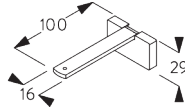

B. CEILING FITTING

Bracket SG 8201

SG 8201

Bracket

C. WALL FITTING

Smart Fix

Smart Fix SG 11200 - SG 11203 and bracket SG 8201:
Screw SG 10395 (M4x6) needed.

Square Smart Fix SG 11210 - SG 11213 and bracket SG 8201:
Screw SG 10395 (M4x6) needed.

Universal Smart Fix SG 11154 - SG 11156 and bracket SG 8201:
Screw SG 10407 (M4x10) needed.

Smart Fix	X mm
SG 11200 / SG 11210	57
SG 11201 / SG 11211	77
SG 11202 / SG 11212	97
SG 11203 / SG 11213	117
SG 11154	107-135
SG 11155	137-165
SG 11156	187-215

SG 8201
Bracket

SG 10395
Pan head screw M4x6

SG 10407
Pan head screw M4x10

SG 11200
Smart Fix 60 mm

SG 11201
Smart Fix 80 mm

SG 11202
Smart Fix 100 mm

SG 11203
Smart Fix 120 mm

SG 11210
Square Smart Fix 60 mm

SG 11211
Square Smart Fix 80 mm

SG 11212
Square Smart Fix 100 mm

SG 11213
Square Smart Fix 120 mm

SG 11154
Universal Smart Fix 120 mm

SG 11155
Universal Smart Fix 150 mm

SG 11156
Universal Smart Fix 200 mm