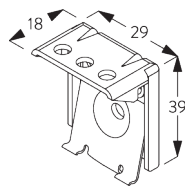

FITTING

A. FITTING INFORMATION

For detailed fitting information, visit the *Silent Gliss* website.

Fixing points

Note:

Never position the brackets SG 8201 on the take up reels.

Side-by-side fitting

Min. distance: 5 mm

B. CEILING FITTING

Bracket SG 8201

SG 8201

Bracket

C. WALL FITTING

Smart Fix

Smart Fix SG 11200 - SG 11203 and bracket SG 8201:
Screw SG 10395 (M4x6) needed.

Square Smart Fix SG 11210 - SG 11213 and bracket SG 8201:
Screw SG 10395 (M4x6) needed.