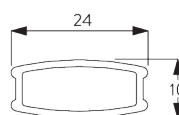

SYSTEM SPECIFICATIONS

A. SYSTEM DIMENSIONS

3 m

65 cm
(up to a height of 2 m)

80 cm
(up to a height of 3.4 m)

3.4 m

5 m²

Slat stack heights

	16 / 25 mm	X	50	100	150	200	250	300	340
			6	8	10	12	14	15	17

(cm)

B. PROFILE

Profile information

SG 8102
Profile

SG 8003
Bottom bar 16 mm

SG 8004
Bottom bar 24 mm

SG 8025
Shaft

C. HOW TO MEASURE

D. SPECIFICATION TEXT

EN

Silent Gliss SG 8250 Electrically Operated Venetian Blind. Supplied made to measure and complete comprising aluminium headrail SG 8102 incorporating a flange to minimise light ingress at top of blind. Fixed to ceiling or wall with snap on brackets SG 8201 at 800-1000 mm intervals plus one at 60 mm from each end. Operation by integrated 24 V DC motor SG 8060 controlled by fixed switch / third party control system subject to suitable interface by others / radio control systems SG 9940. All wireless controls at extra cost. Slat colour to be chosen from Silent Gliss 16/25 mm range Price Group 1-3.