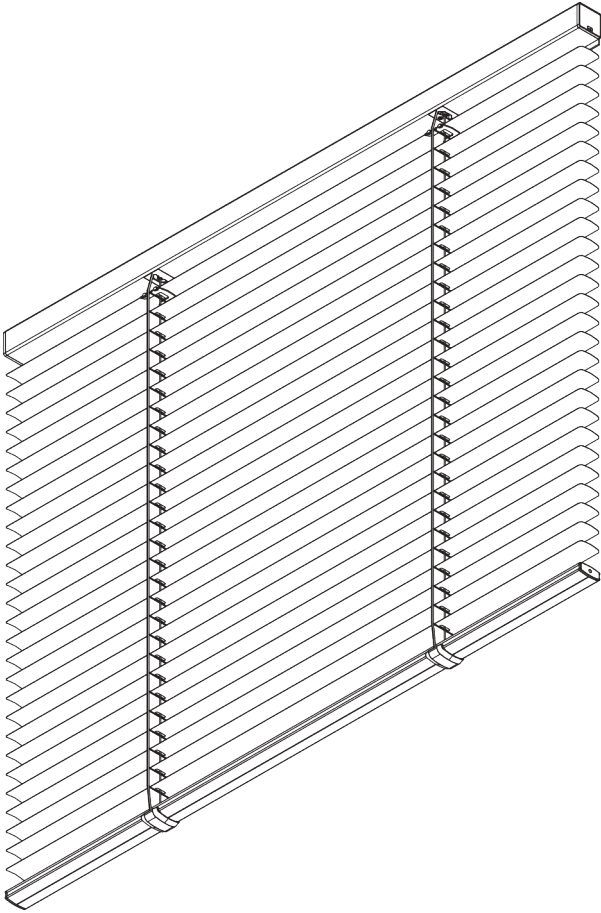

SG 8250

PRODUCT INFORMATION

- **Operation:** motorised
- **Range:** S - M
- **Fitting:** ceiling, wall
- **Colours:** refer to Silent Gliss slat collection

Features:

- Optimised light control
- Various control options
- Slat width: 25 mm (standard), 16 mm

SYSTEM SPECIFICATIONS

A. SYSTEM DIMENSIONS

3 m

65 cm
(up to a height of 2 m)

80 cm
(up to a height of 3.4 m)

3.4 m

5 m²

Slat stack heights

	16 / 25 mm	X	50	100	150	200	250	300	340
			6	8	10	12	14	15	17

(cm)

B. PROFILE

Profile information

SG 8102
Profile

SG 8003
Bottom bar 16 mm

SG 8004
Bottom bar 24 mm

SG 8025
Shaft